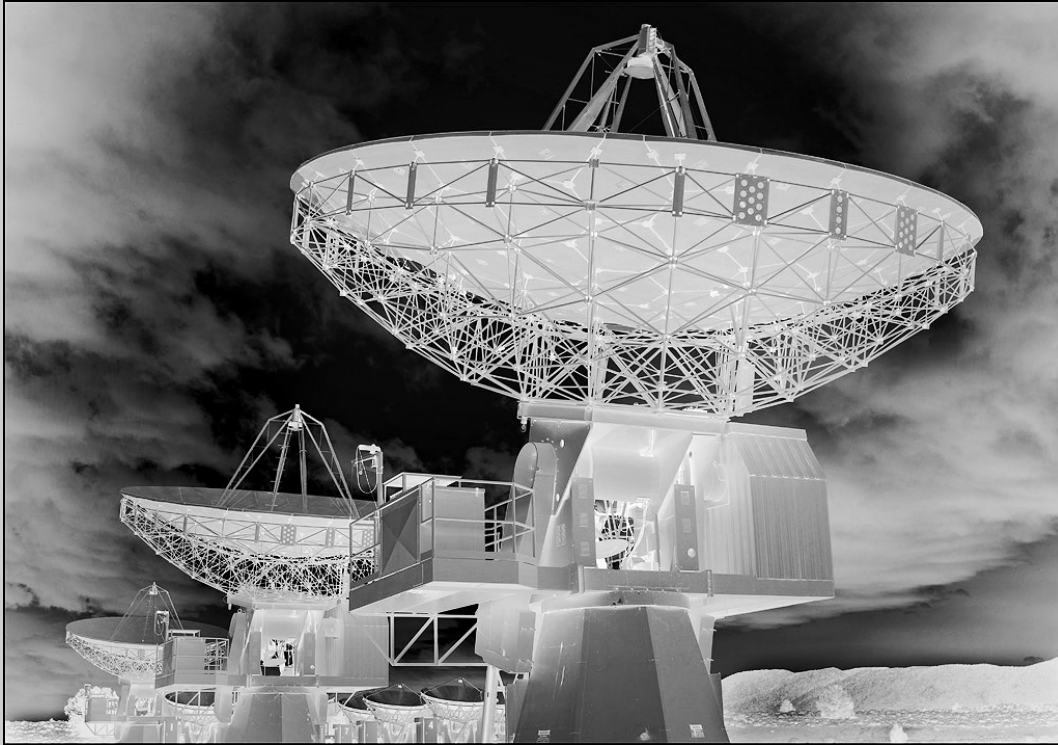

**“CAN YOU HEAR ME NOW”
© DIANA EDGEL
2015 Coachella International Exhibition of Photography
PID Monochrome General**

PID Monochrome Page 123

<http://www.cvdcc.org/exhibitions>