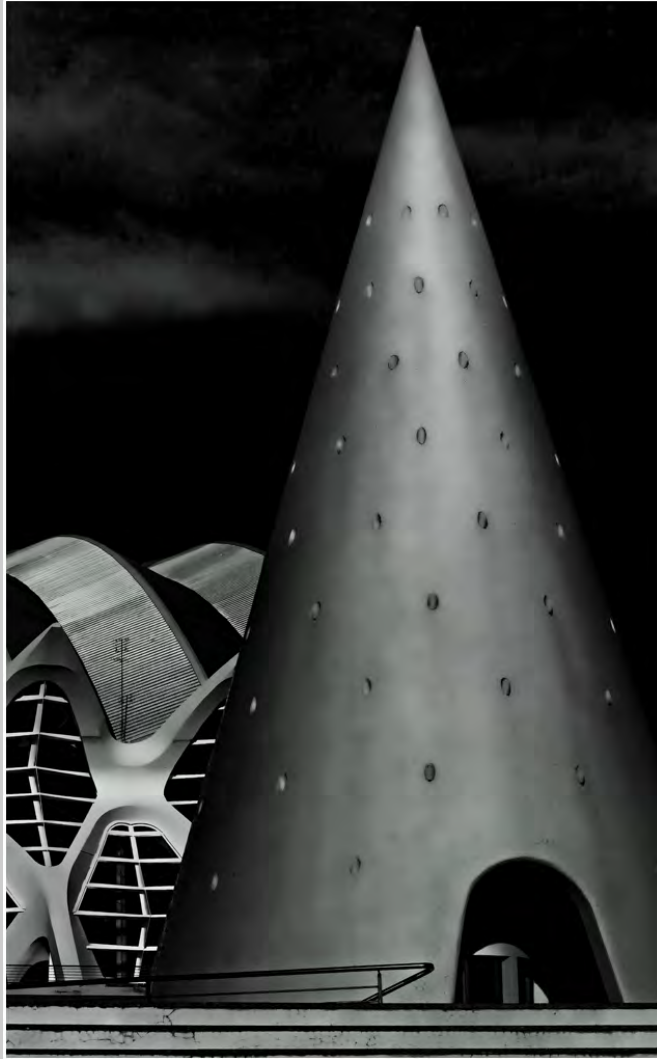

“CONICAL TOWER”
© GARY SHINNER, PPSA
2015 Coachella International Exhibition of Photography
PID Monochrome Theme (Human Made Objects)
HM

PID Monochrome Page 311

<http://www.cvdcc.org/exhibitions>