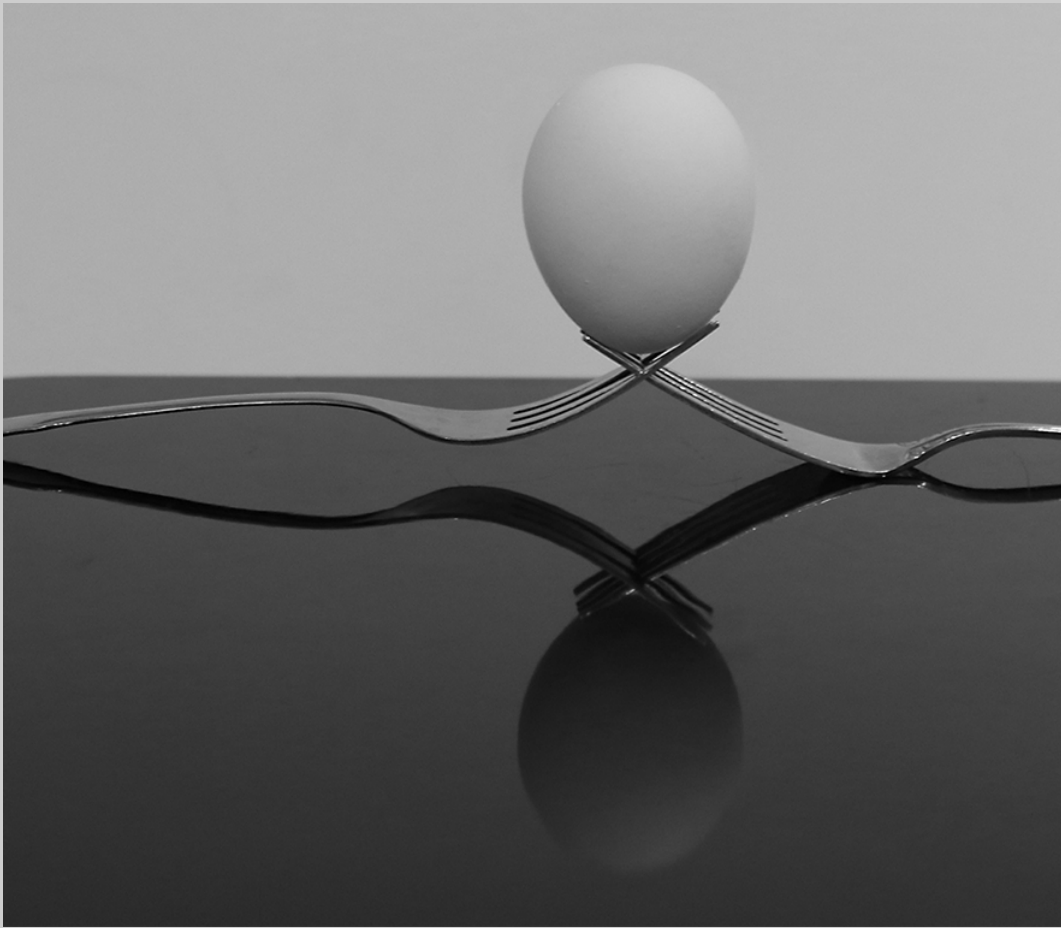

“EGG REFLECTION”
© KIEU-HANH VU
2015 Coachella International Exhibition of Photography
PID Monochrome General

PID Monochrome Page 395
<http://www.cvdcc.org/exhibitions>