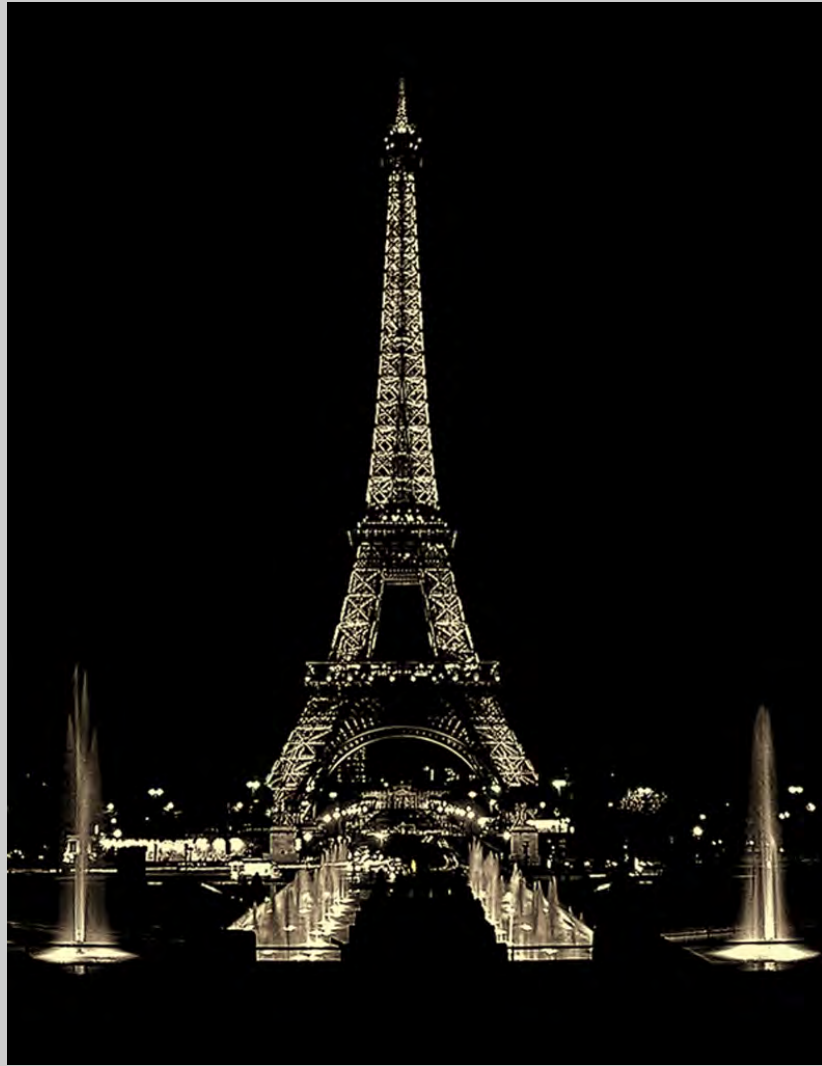

**“DANCING FOUNTAINS AT EIFFEL TOWER”
© SCOTT SHACKELFORD
2015 Coachella International Exhibition of Photography
PID Monochrome Theme (Human Made Objects)**

PID Monochrome Page 306

<http://www.cvdcc.org/exhibitions>