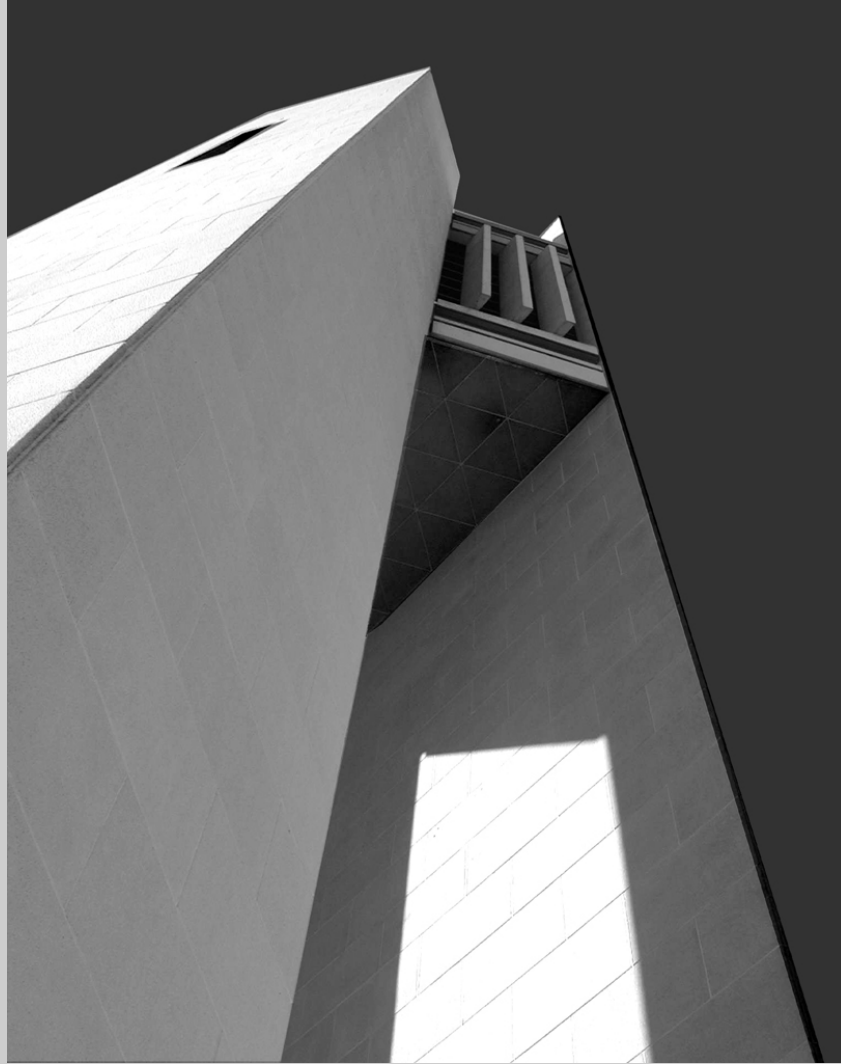

**“FLAPPER”**  
**© LEO PALMER, FPSA, GMPSA**  
**2015 Coachella International Exhibition of Photography**  
**PID Monochrome General**

PID Monochrome Page 272

<http://www.cvdcc.org/exhibitions>

**“CARILLION 2”**  
**© RAY PAPULIS**  
**2015 Coachella International Exhibition of Photography**  
**PID Monochrome Theme (Human Made Objects)**