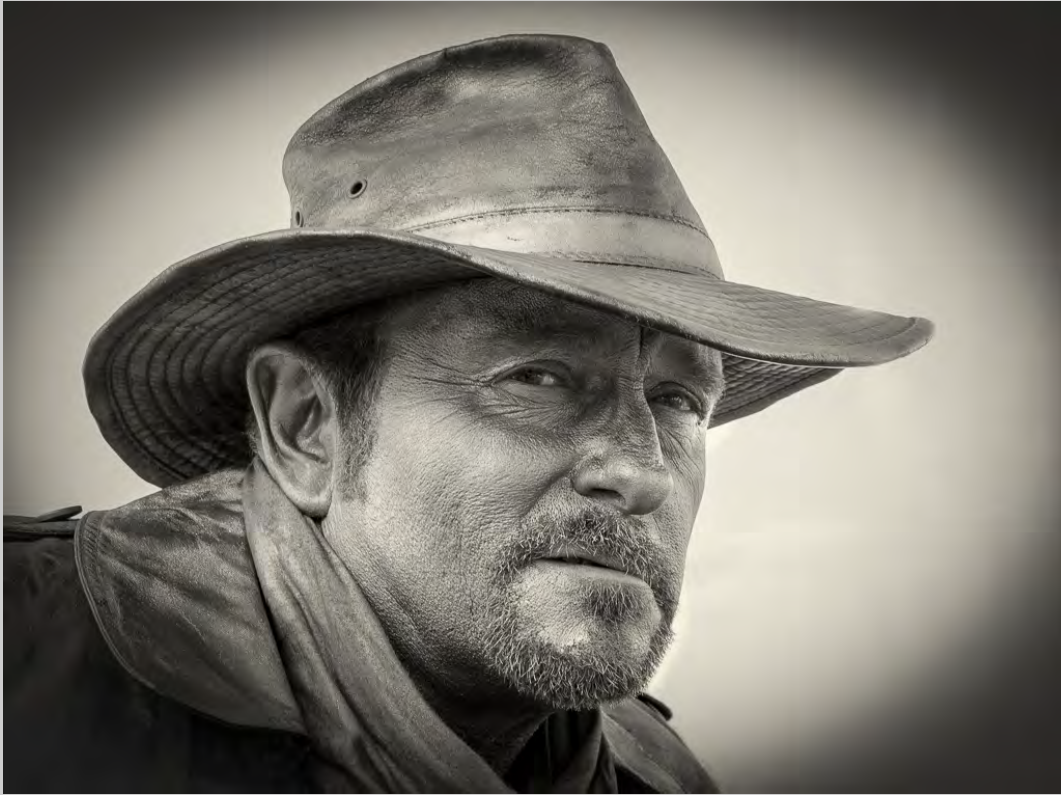

<http://www.cvdcc.org/exhibitions>

**“STILL GOLD”**  
**© MARGARET ZOMMERS**  
**2015 Coachella International Exhibition of Photography**  
**PID Monochrome General**

PID Monochrome Page 414

<http://www.cvdcc.org/exhibitions>