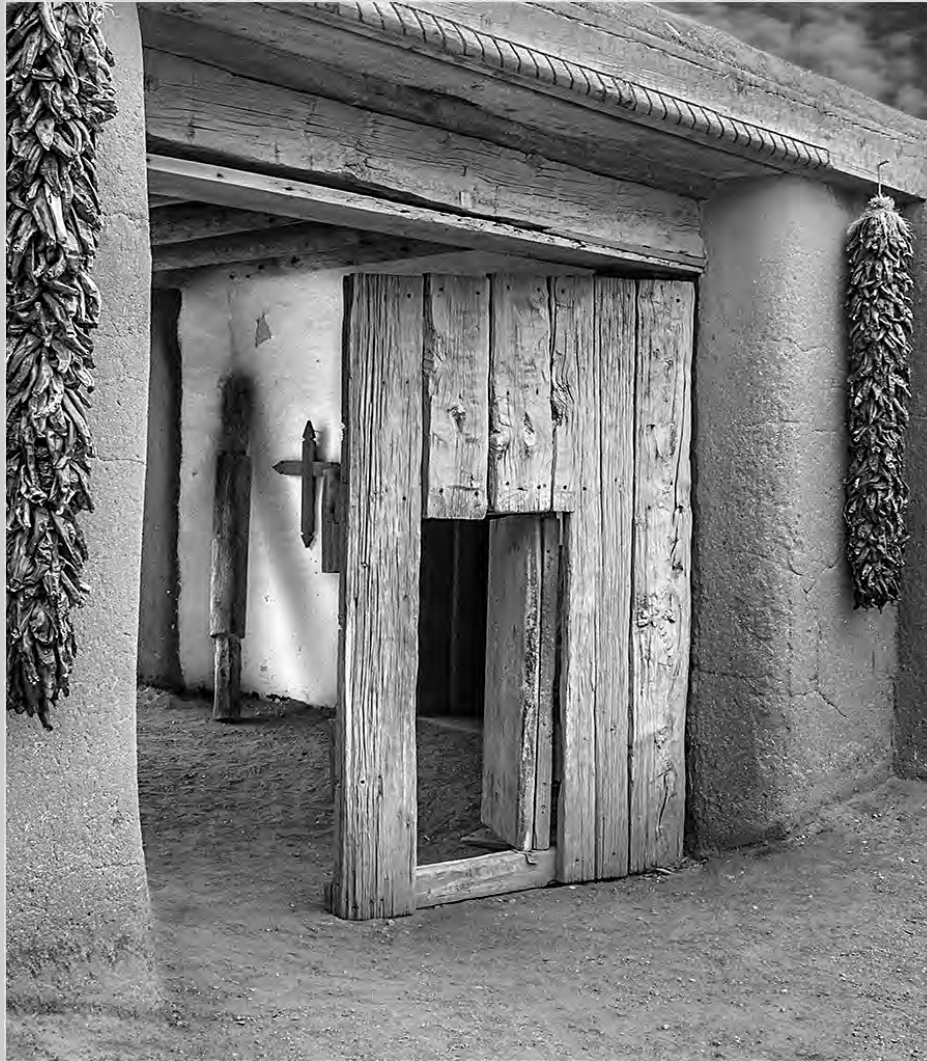

**“ARRIVAL”**  
**© AMLETO F. BOCCI, MP5A**  
**2015 Coachella International Exhibition of Photography**  
**PID Monochrome General**

PID Monochrome Page 41  
<http://www.cvdcc.org/exhibitions>

**“DOORWAY INTO ADOBE CHAPEL”**  
**© MARGARET BOIKE, EPSA**  
**2015 Coachella International Exhibition of Photography**  
**PID Monochrome Theme (Human Made Objects)**