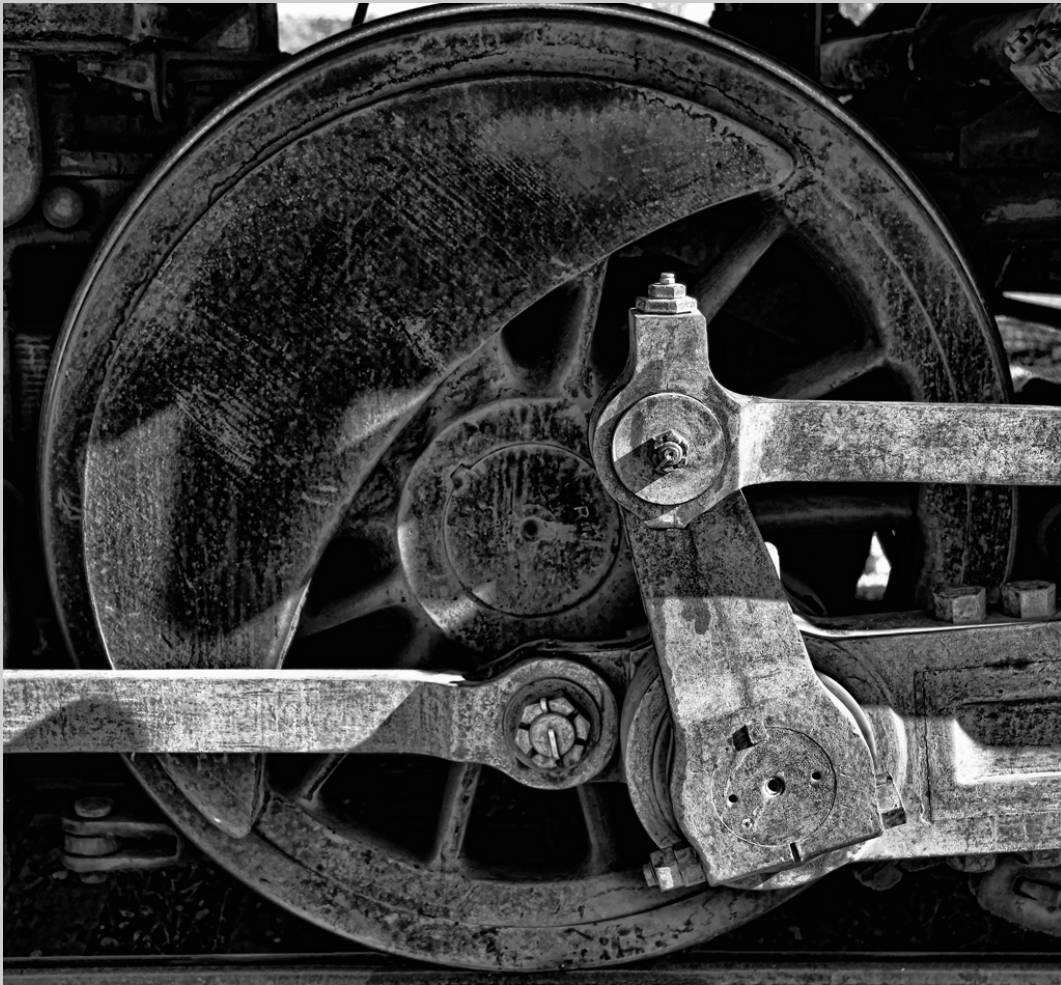

<http://www.cvdcc.org/exhibitions>

**“BIG WHEEL-MONO”**  
**© WILLIAM SUTTON**  
**2015 Coachella International Exhibition of Photography**  
**PID Monochrome Theme (Human Made Objects)**

**“LOS GOLONDRINAS WINDOW-1001”  
© WILLIAM SUTTON  
2015 Coachella International Exhibition of Photography  
PID Monochrome Theme (Human Made Objects)**