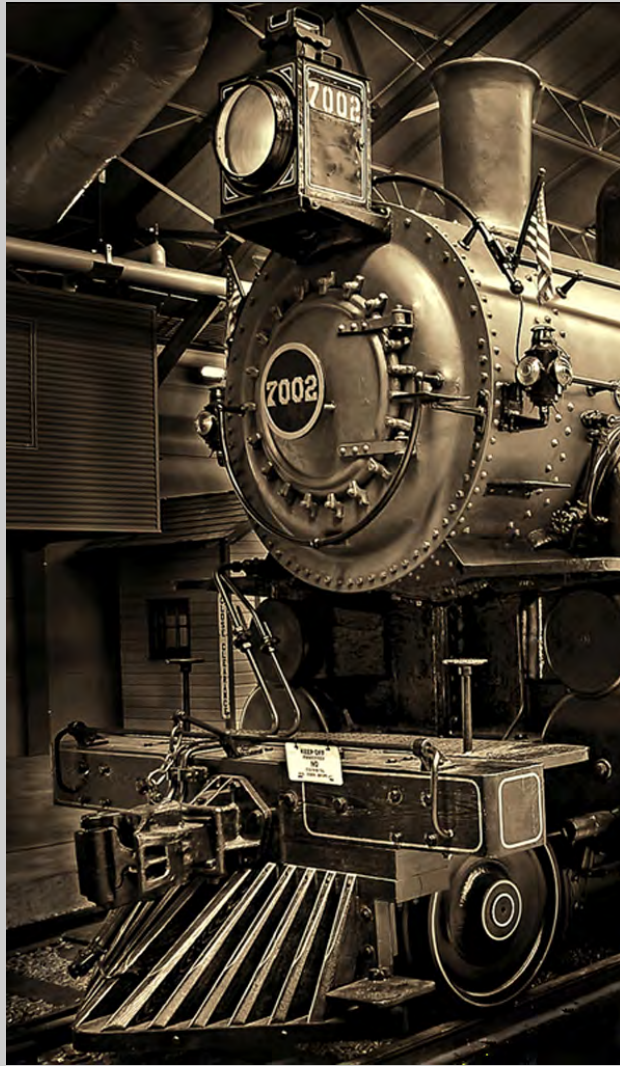

PID Monochrome Page 306

<http://www.cvdcc.org/exhibitions>

**“STEAM ENGINE FROM YESTERYEAR-FACE”  
© SCOTT SHACKELFORD  
2015 Coachella International Exhibition of Photography  
PID Monochrome Theme (Human Made Objects)  
HM**