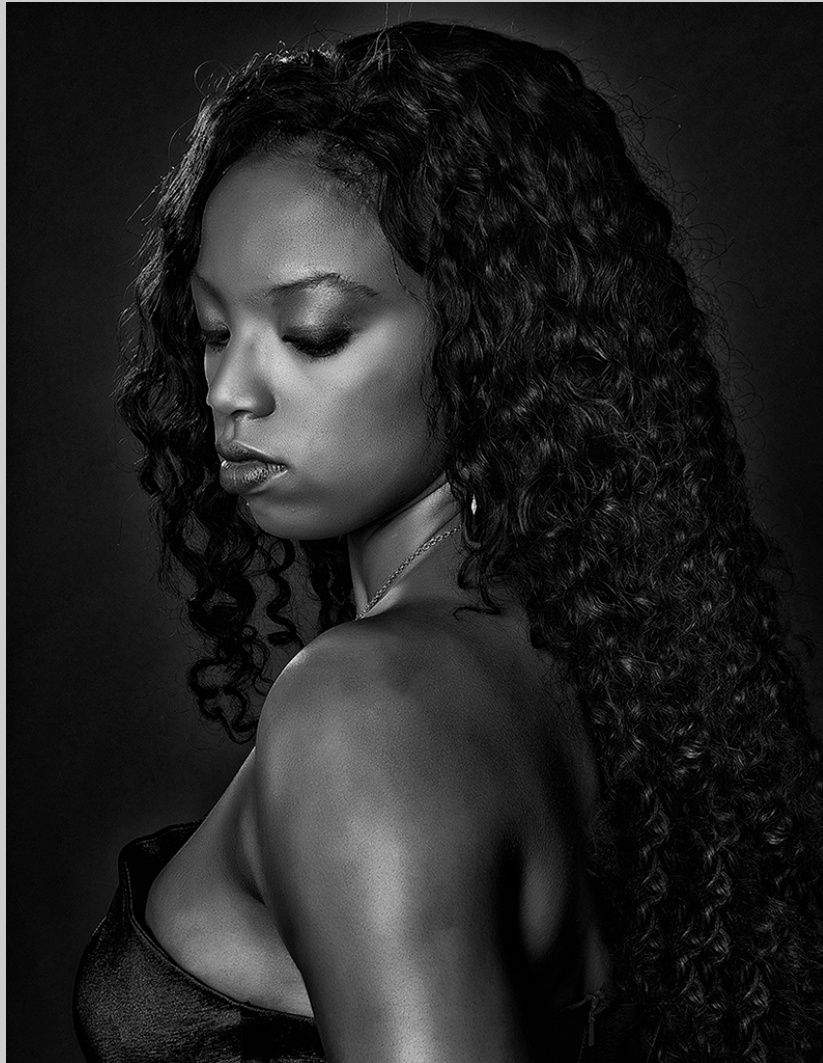

“LAS VEGAS BRAIN CLINIC”
© LARRY COWLES, FPSA, GMPSA
2015 Coachella International Exhibition of Photography
PID Monochrome Theme (Human Made Objects)
HM