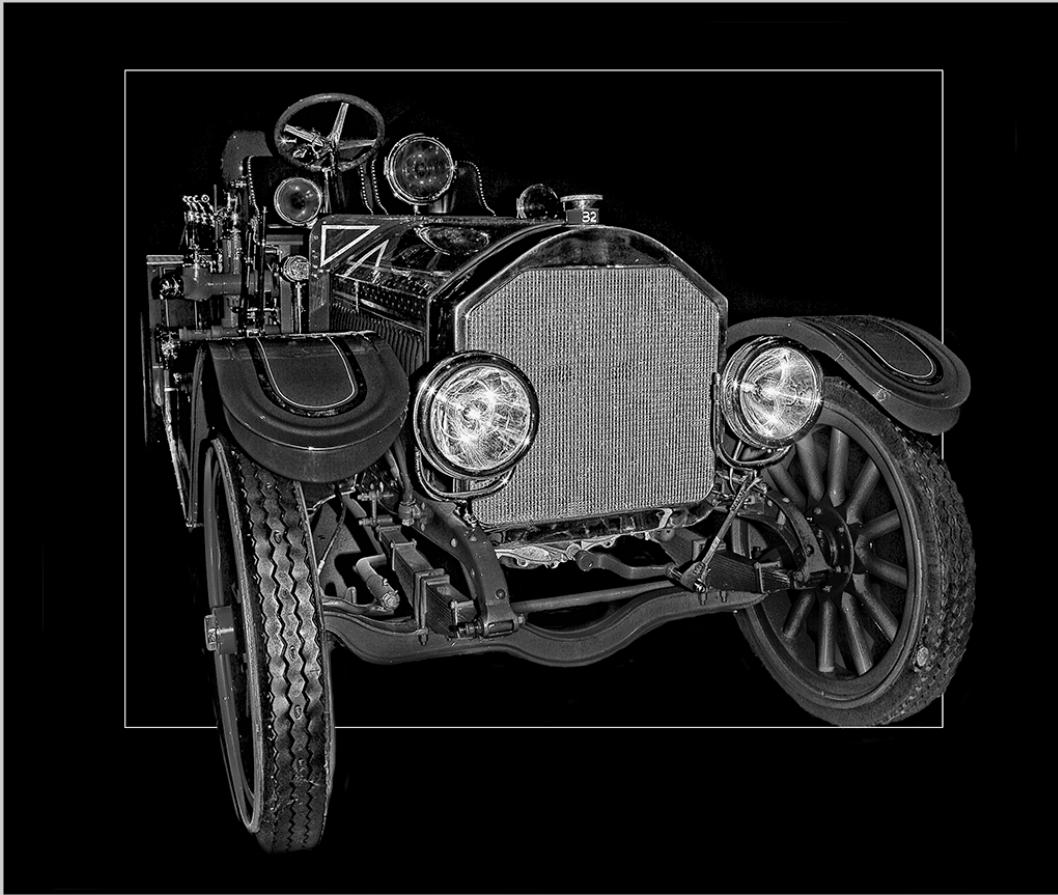

"JACK MONO 6986"
© NAN CARDER, EPSA
2015 Coachella International Exhibition of Photography
PID Monochrome Theme (Human Made Objects)
CVDCC Silver