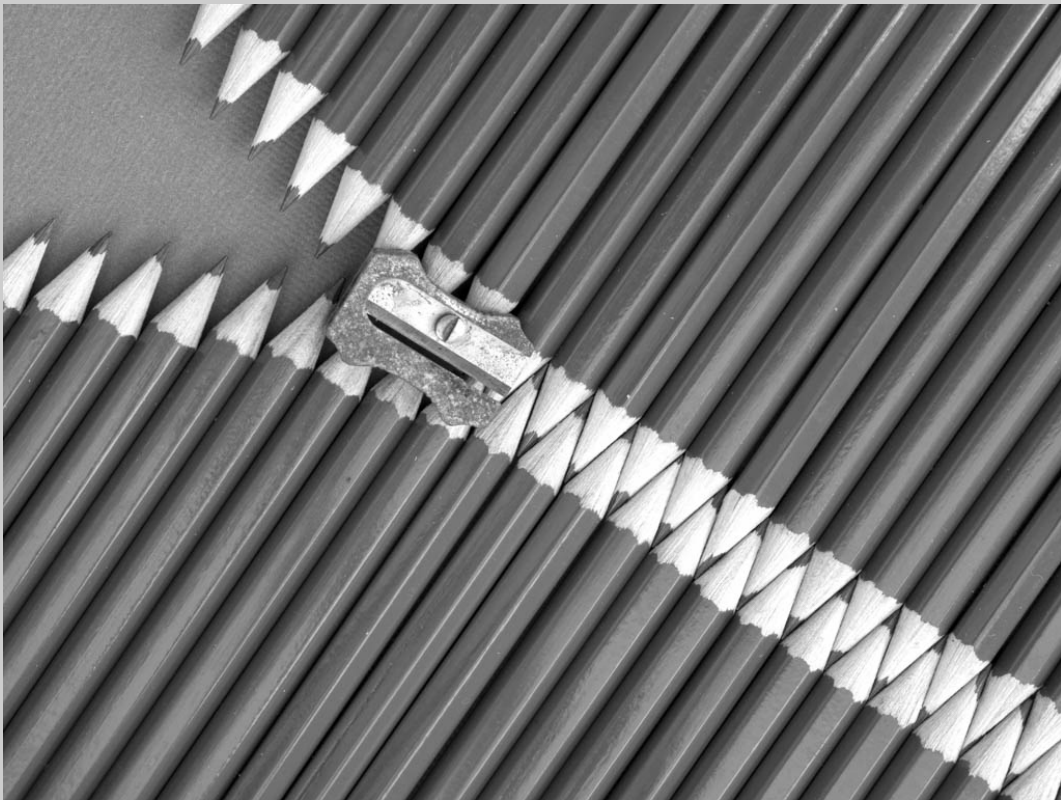

“NUMBERED PARTS”
© JOHN D TILLOTSON, PPSA
2015 Coachella International Exhibition of Photography
PID Monochrome Theme (Human Made Objects)

“PENCIL ZIP”
© JOHN D TILLOTSON, PPSA
2015 Coachella International Exhibition of Photography
PID Monochrome General

PID Monochrome Page 374

<http://www.cvdcc.org/exhibitions>