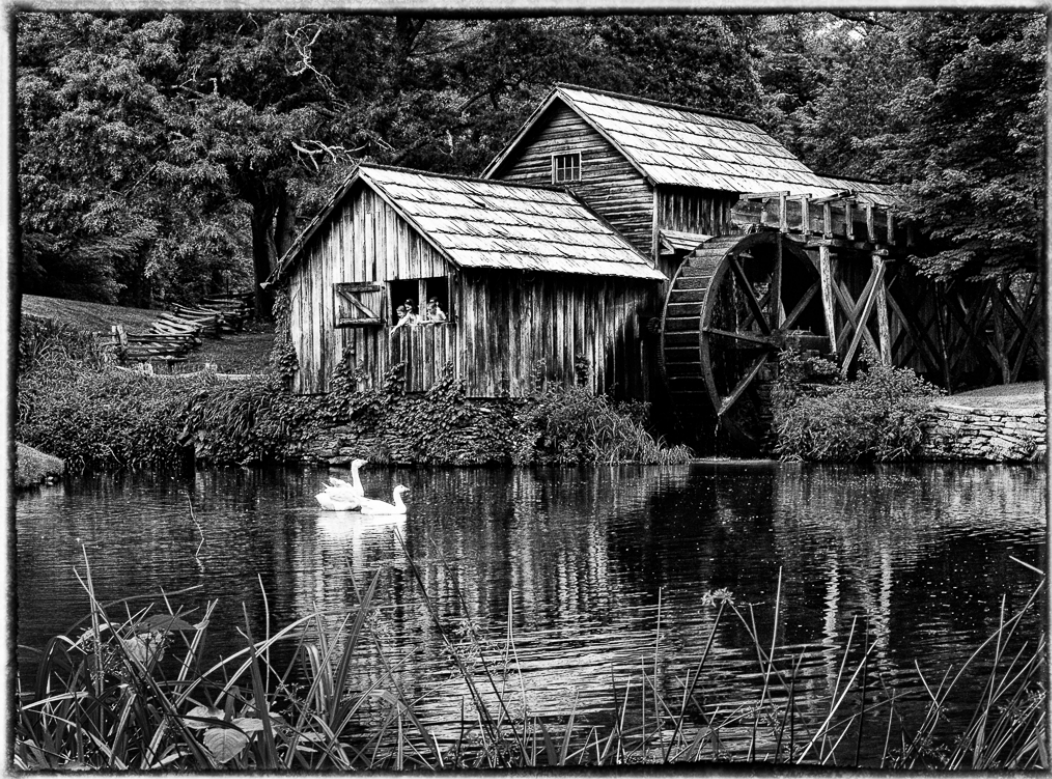

**“LOG FENCE IN FIELD”**  
**© MARGARET BOIKE, EPSA**  
**2015 Coachella International Exhibition of Photography**  
**PID Monochrome Theme (Human Made Objects)**  
**HM**

**“TWO WATER LILIES AND BUD”  
© MARGARET BOIKE, EPSA  
2015 Coachella International Exhibition of Photography  
PID Monochrome General**

PID Monochrome Page 44  
<http://www.cvdcc.org/exhibitions>

**“HORTON PLAZA 1420”**  
**© STAN BORMANN, APSA, EPSA**  
**2015 Coachella International Exhibition of Photography**  
**PID Monochrome Theme (Human Made Objects)**

**“SWANS OF MABRY MILL MONO”**  
**© STAN BORMANN, APSA, EPSA**  
**2015 Coachella International Exhibition of Photography**  
**PID Monochrome General**

PID Monochrome Page 48

<http://www.cvdcc.org/exhibitions>