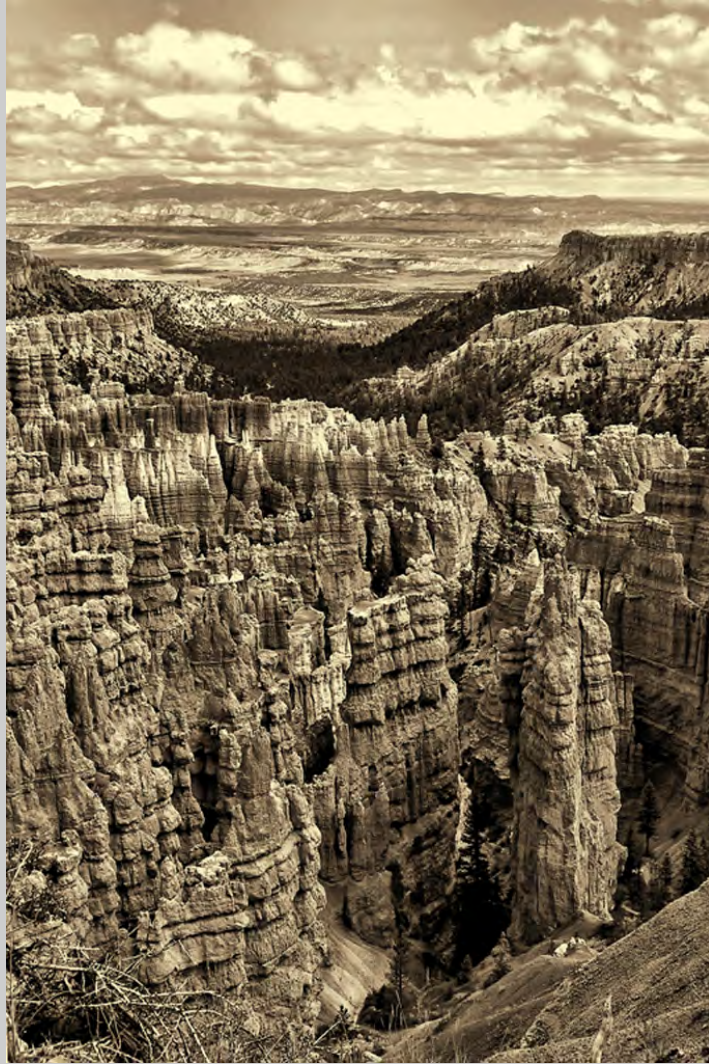

“BRYCE CANYON VALLEY VIEW”
© SCOTT SHACKELFORD
2015 Coachella International Exhibition of Photography
PID Monochrome General

PID Monochrome Page 305

<http://www.cvdcc.org/exhibitions>