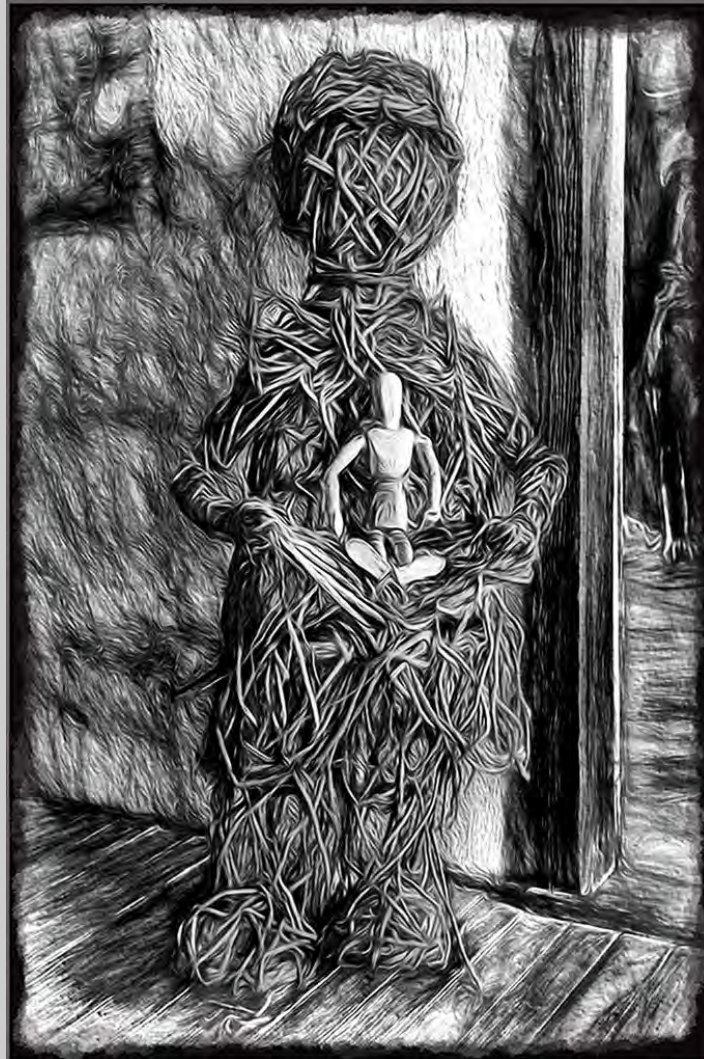

“STEARMAN 034_ 2671M”
© JAMES SMITH
2015 Coachella International Exhibition of Photography
PID Monochrome Theme (Human Made Objects)

“STICKMAN_3943M”
© JAMES SMITH
2015 Coachella International Exhibition of Photography
PID Monochrome Theme (Human Made Objects)
Judge’s Choice

PID Monochrome Page 322

<http://www.cvdcc.org/exhibitions>