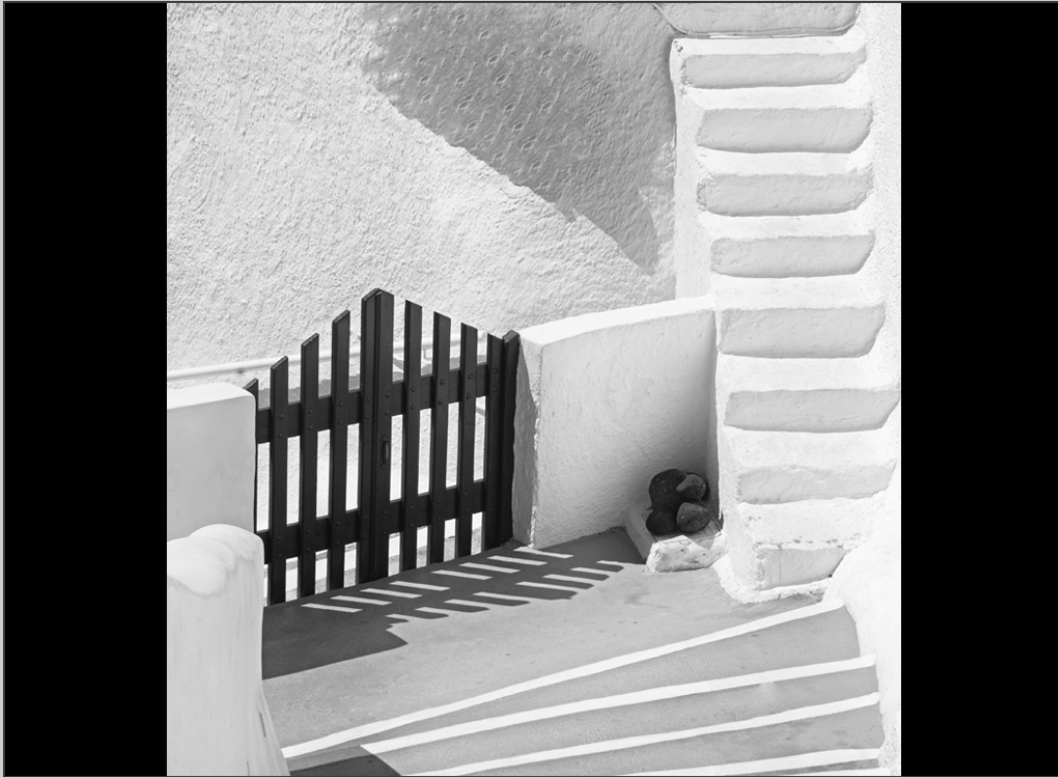

“GATE AND STEPS”
© SHIRLEY DAVIS
2015 Coachella International Exhibition of Photography
PID Monochrome General

PID Monochrome Page 105

<http://www.cvdcc.org/exhibitions>