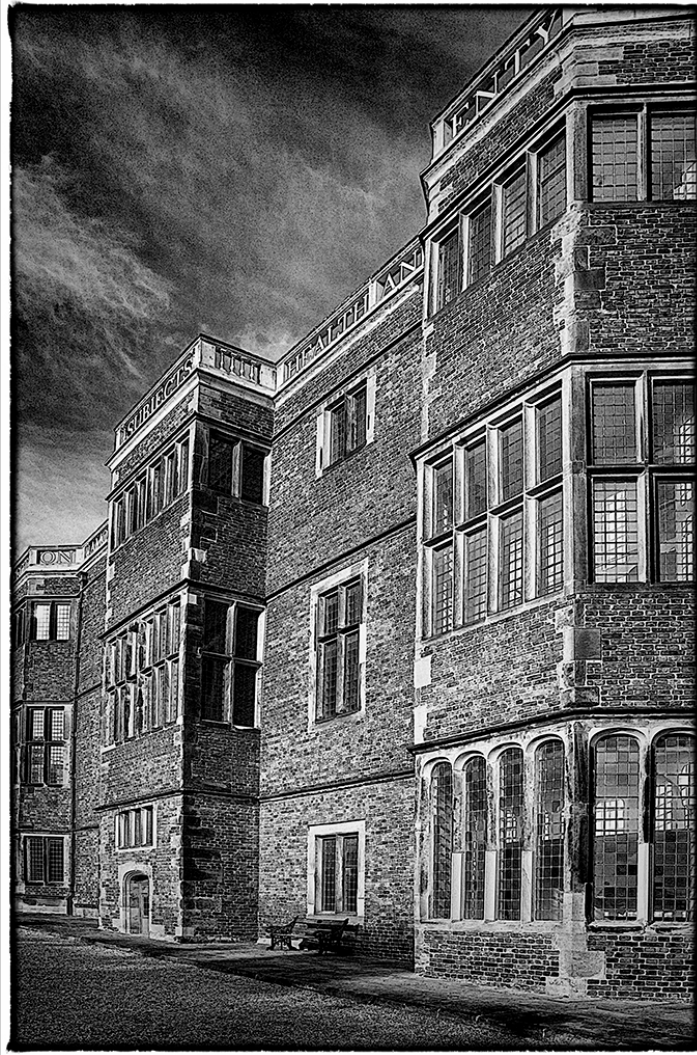

“TEMPLE NEWSAM”
© IAN LEDGARD, MPSA
2015 Coachella International Exhibition of Photography
PID Monochrome Theme (Human Made Objects)

PID Monochrome Page 211

<http://www.cvdcc.org/exhibitions>