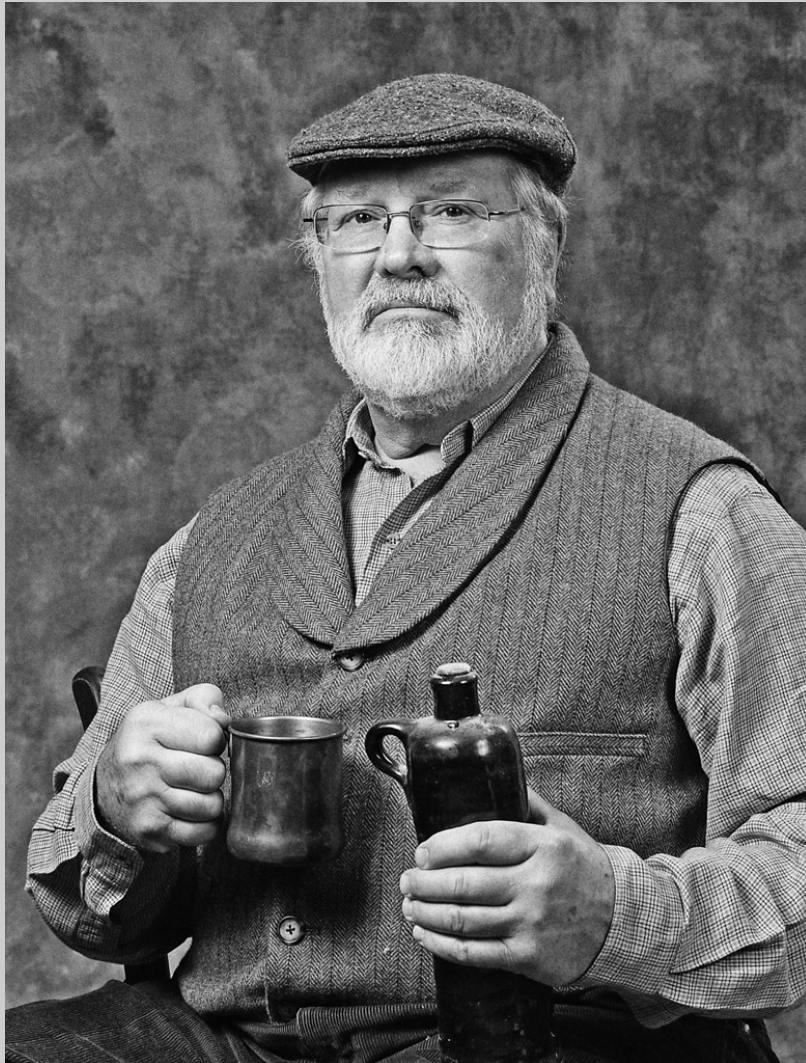

**“WANT TO SHARE MY DRINK”
© EDGAR LOWER, FPSA, MPSA
2015 Coachella International Exhibition of Photography
PID Monochrome General**

PID Monochrome Page 217

<http://www.cvdcc.org/exhibitions>