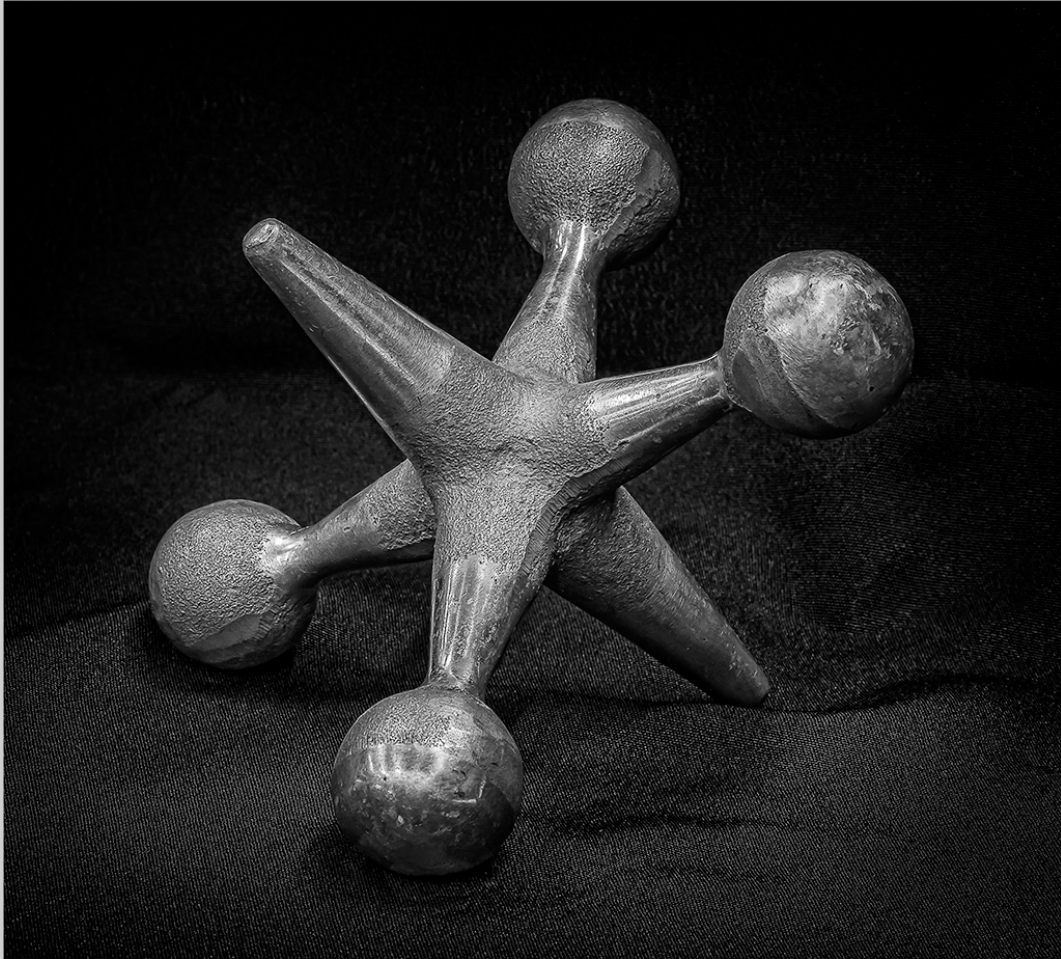

**“FMP 8114 MONO”  
© NAN CARDER, EPSA  
2015 Coachella International Exhibition of Photography  
PID Monochrome Theme (Human Made Objects)**

PID Monochrome Page 57  
<http://www.cvdcc.org/exhibitions>