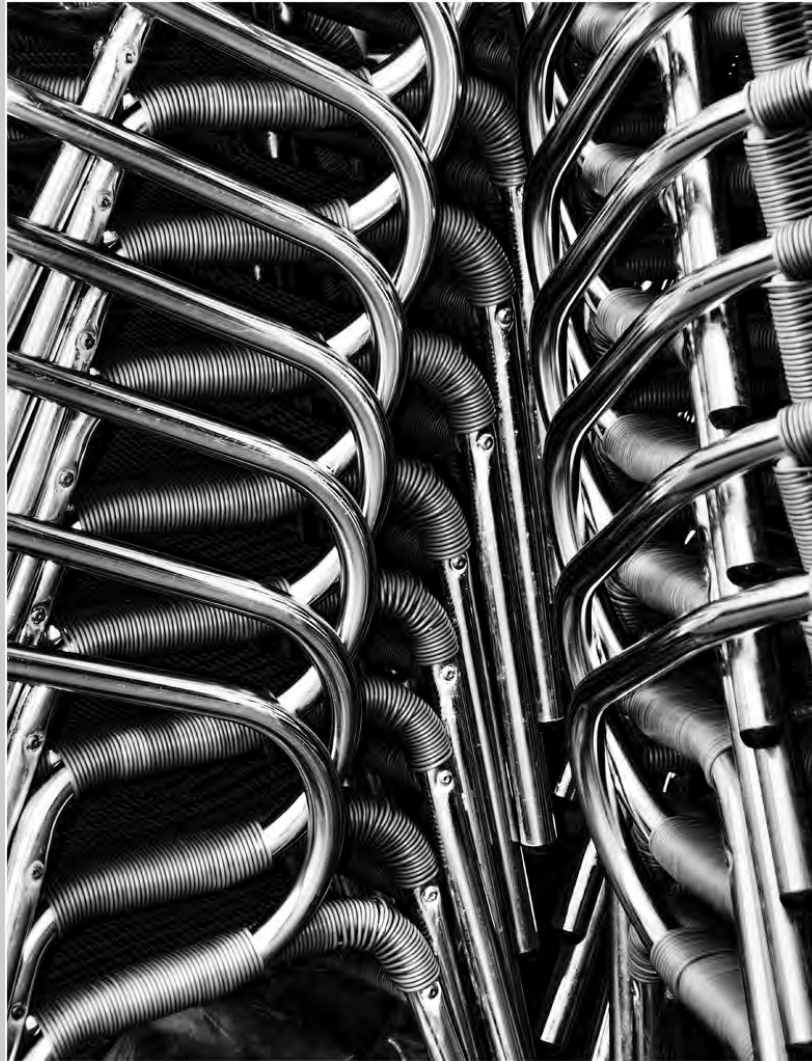

PID Monochrome Page 161

<http://www.cvdcc.org/exhibitions>

**“CHAIR LEGS”**  
**© BARBARA JENKIN, EPSA**  
**2015 Coachella International Exhibition of Photography**  
**PID Monochrome Theme (Human Made Objects)**