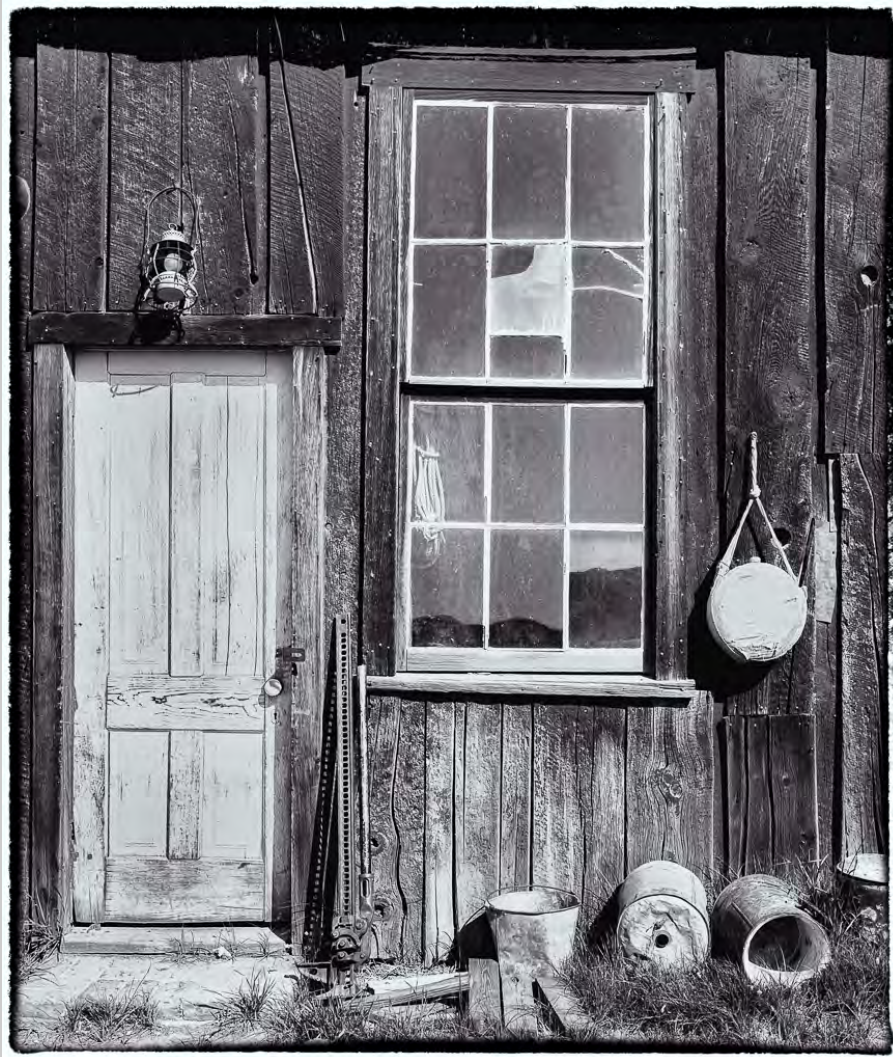

“RANGER'S RESIDENCE”

© MIKE VOELTNER

**2015 Coachella International Exhibition of Photography
PID Monochrome Theme (Human Made Objects)**

PID Monochrome Page 391

<http://www.cvdcc.org/exhibitions>