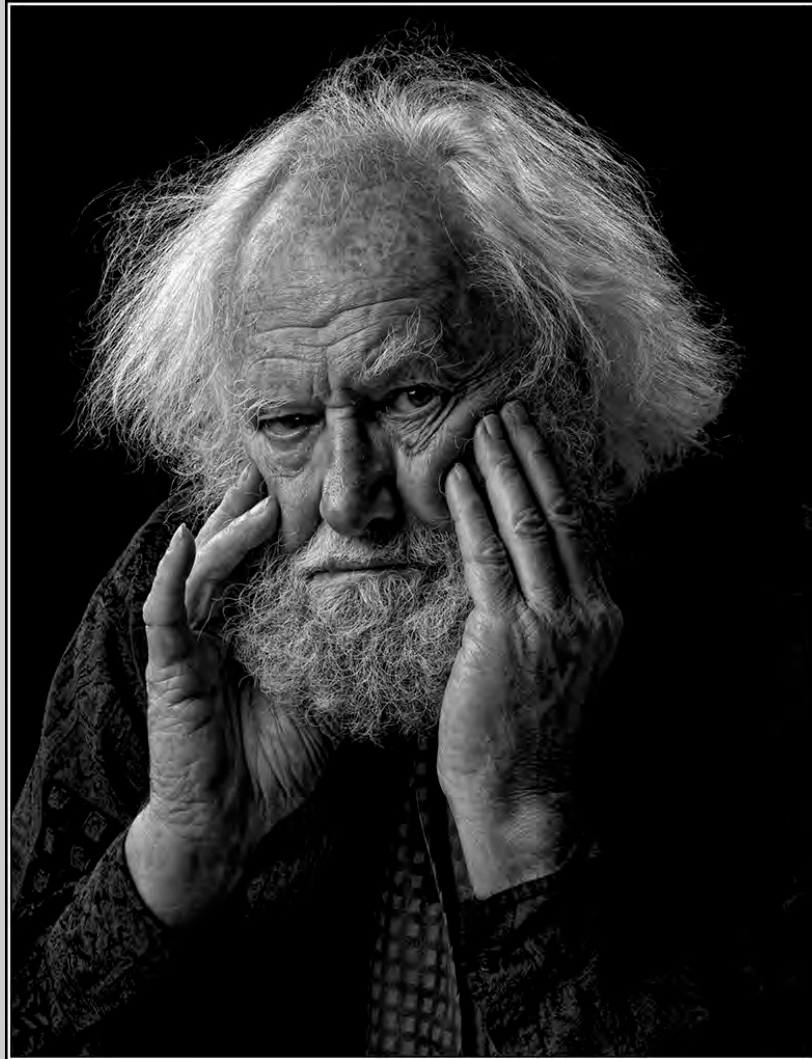

**“DENIS POSE 2”
© IAN LEDGARD, MPSA
2015 Coachella International Exhibition of Photography
PID Monochrome General**

PID Monochrome Page 207

<http://www.cvdcc.org/exhibitions>