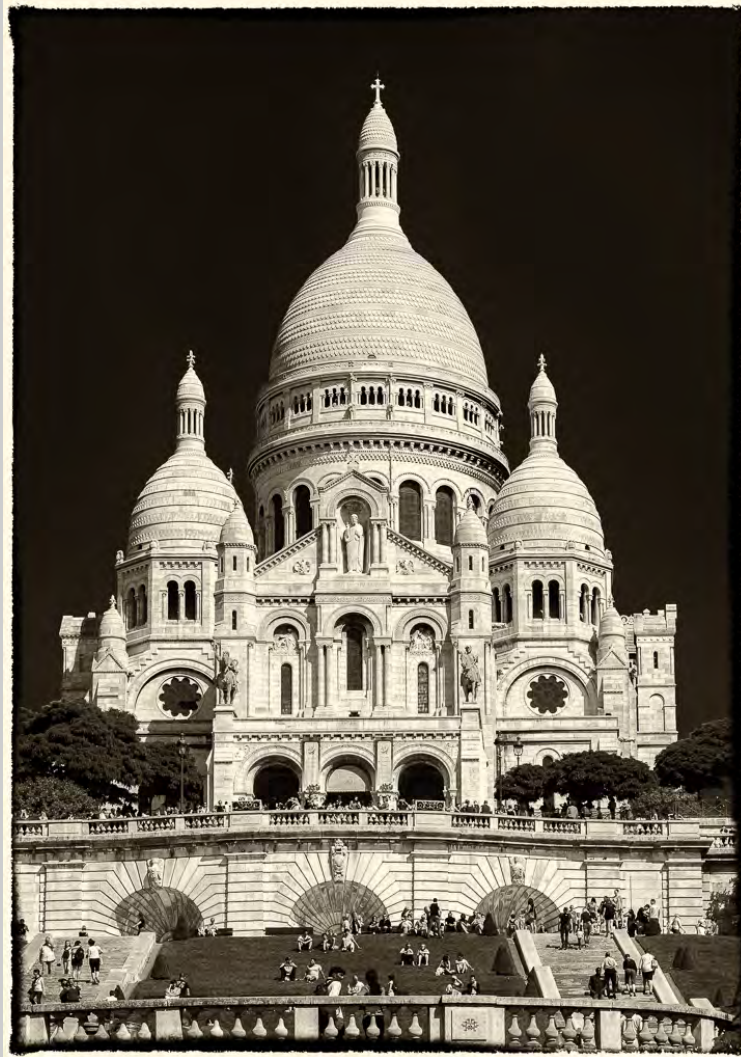

“BASILICA SACRE-COEUR”
© CRAIG PARKER, PPSA
2015 Coachella International Exhibition of Photography
PID Monochrome General

PID Monochrome Page 275

<http://www.cvdcc.org/exhibitions>