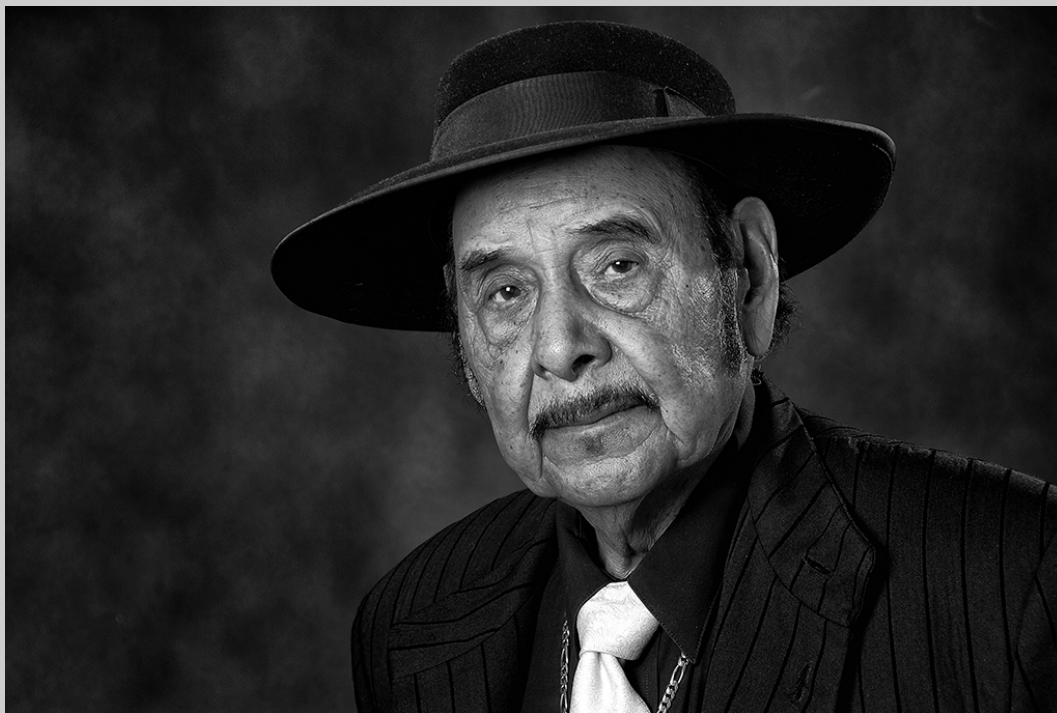

**“DESERT PENINSULA”  
© DARREN COLE  
2015 Coachella International Exhibition of Photography  
PID Monochrome General**

PID Monochrome Page 84  
<http://www.cvdcc.org/exhibitions>

**“F-16 ON EDWARDS DRY LAKE”  
© DARREN COLE  
2015 Coachella International Exhibition of Photography  
PID Monochrome Theme (Human Made Objects)**

PID Monochrome Page 85  
<http://www.cvdcc.org/exhibitions>

**“JOSHUA”**  
**© DARREN COLE**  
**2015 Coachella International Exhibition of Photography**  
**PID Monochrome General**

PID Monochrome Page 86  
<http://www.cvdcc.org/exhibitions>

**“LOVERS”**  
**© KENNETH COOKE**  
**2015 Coachella International Exhibition of Photography**  
**PID Monochrome General**

**“AFRICAN BOY”**  
**© LARRY COWLES, FPSA, GMPSA**  
**2015 Coachella International Exhibition of Photography**  
**PID Monochrome General**