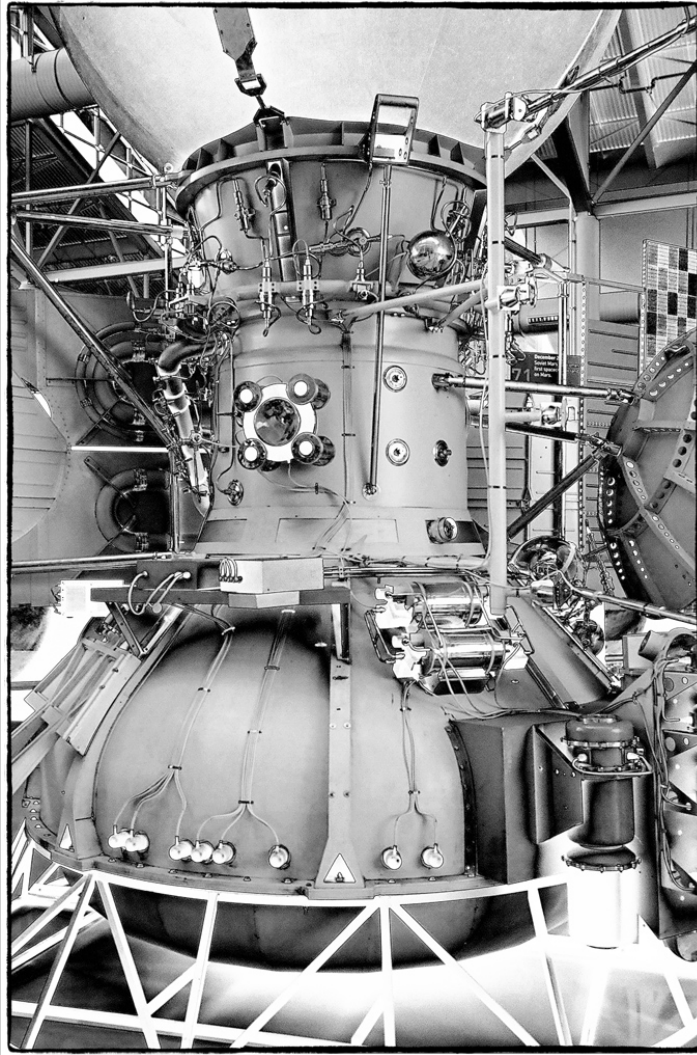

“BELLS”
© JAMES BAKER, FPSA, EPSA
2015 Coachella International Exhibition of Photography
PID Monochrome General