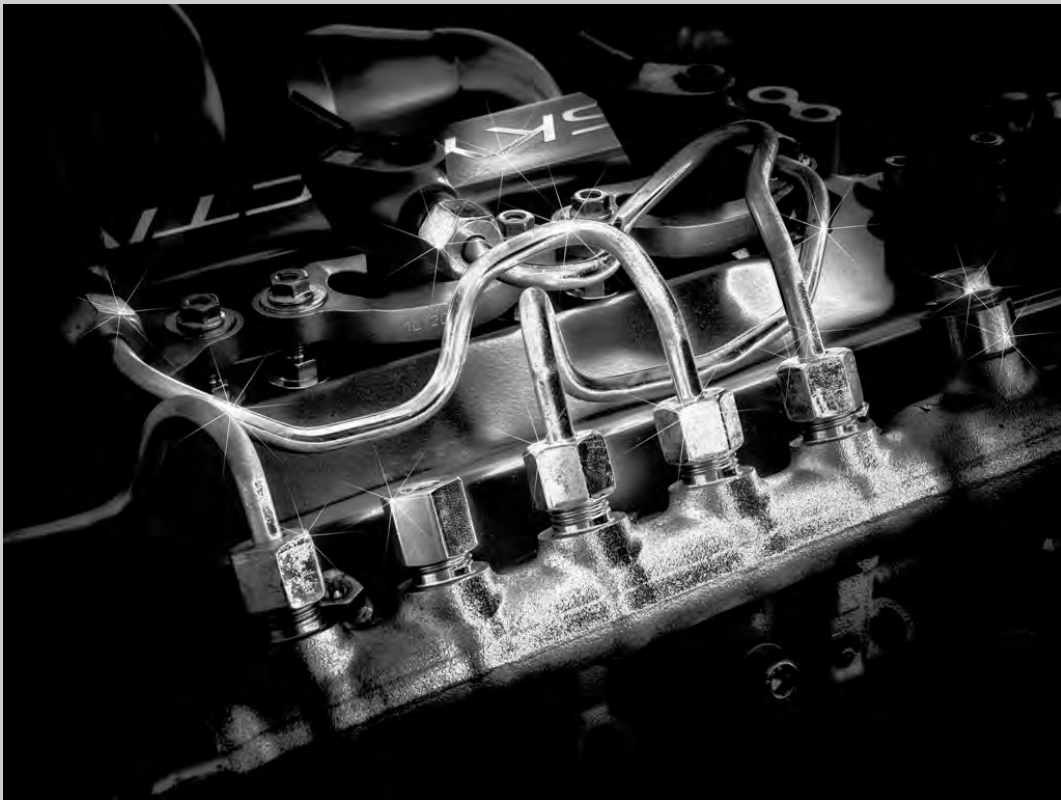

“ENGINE”
© JEFFREY KLUG
2015 Coachella International Exhibition of Photography
PID Monochrome Theme (Human Made Objects)
HM

PID Monochrome Page 182

<http://www.cvdcc.org/exhibitions>