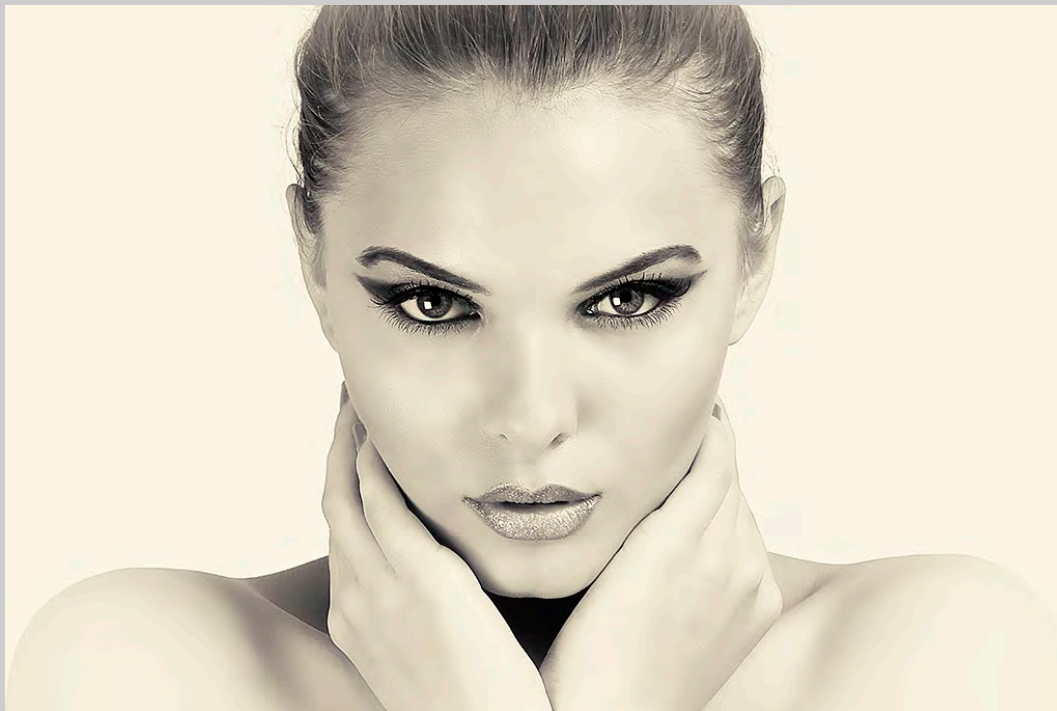

**“OLD PRISON WING-ESP”**

**© TUAN TRAN**

**2015 Coachella International Exhibition of Photography  
PID Monochrome Theme (Human Made Objects)**

PID Monochrome Page 383

<http://www.cvdcc.org/exhibitions>

**“ANGEL”**  
**© GABRIEL TUDOESCU**  
**2015 Coachella International Exhibition of Photography**  
**PID Monochrome General**