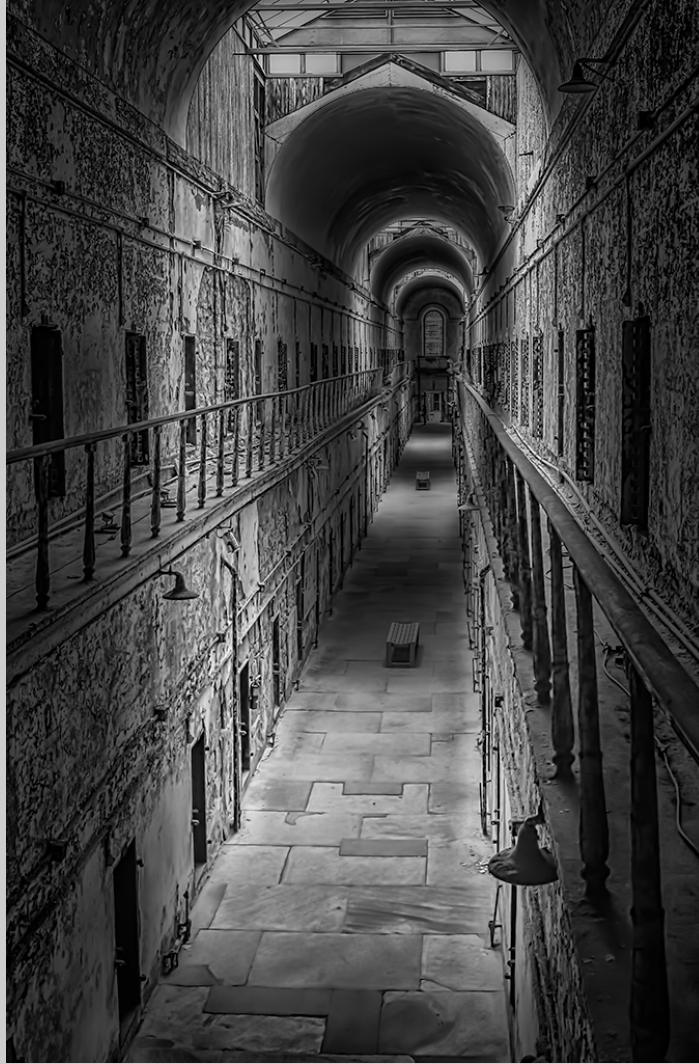

**“OLD PRISON WING-ESP”**

**© TUAN TRAN**

**2015 Coachella International Exhibition of Photography  
PID Monochrome Theme (Human Made Objects)**

PID Monochrome Page 383

<http://www.cvdcc.org/exhibitions>

**“ANGEL”**  
**© GABRIEL TUDOESCU**  
**2015 Coachella International Exhibition of Photography**  
**PID Monochrome General**