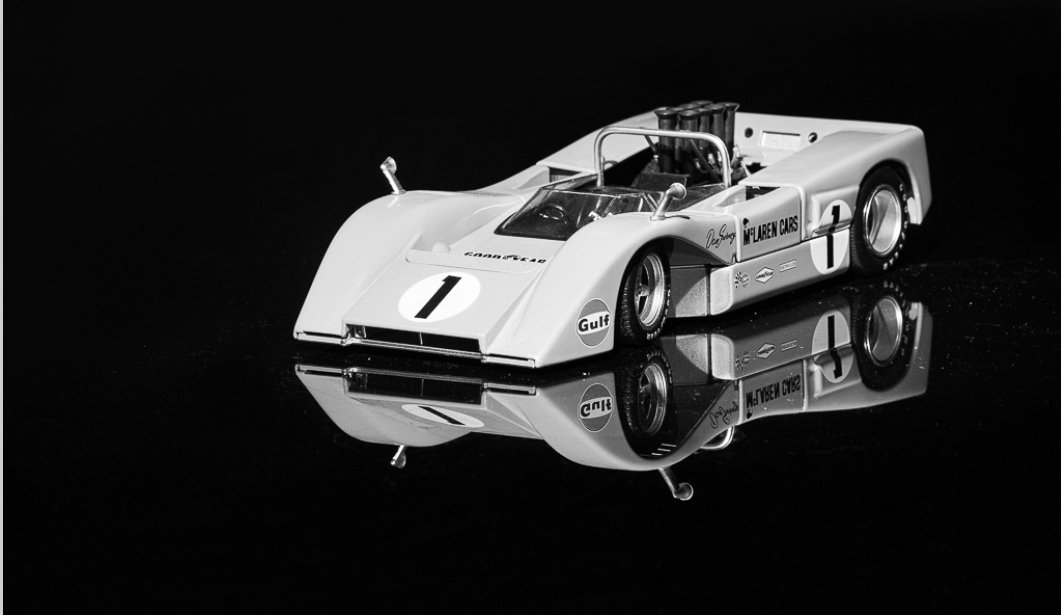

“MODEL RACE CAR”

© YUNG NIEM

**2015 Coachella International Exhibition of Photography
PID Monochrome Theme (Human Made Objects)**

PID Monochrome Page 261

<http://www.cvdcc.org/exhibitions>