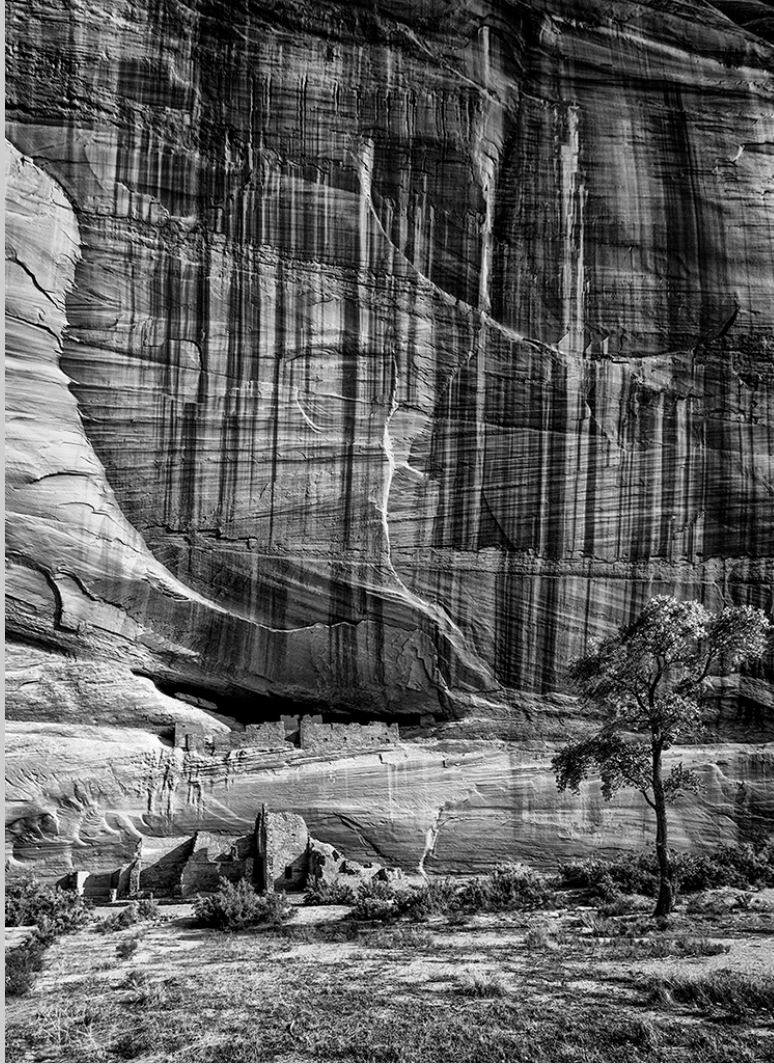

“WHITE HOUSE RUIN”
© PAUL SPEAKER
2015 Coachella International Exhibition of Photography
PID Monochrome General

PID Monochrome Page 337

<http://www.cvdcc.org/exhibitions>