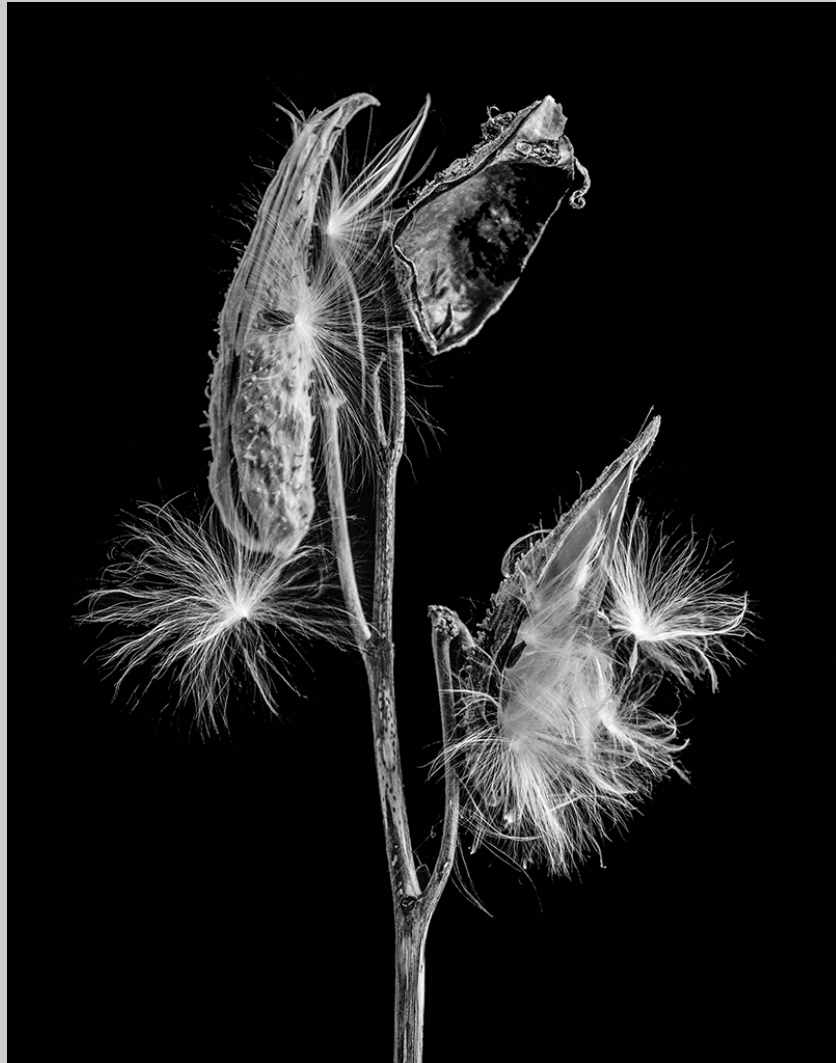

“BLACK & WHITE MILK WEED”
© KELLY WALKOTTEN
2015 Coachella International Exhibition of Photography
PID Monochrome General

PID Monochrome Page 396

<http://www.cvdcc.org/exhibitions>