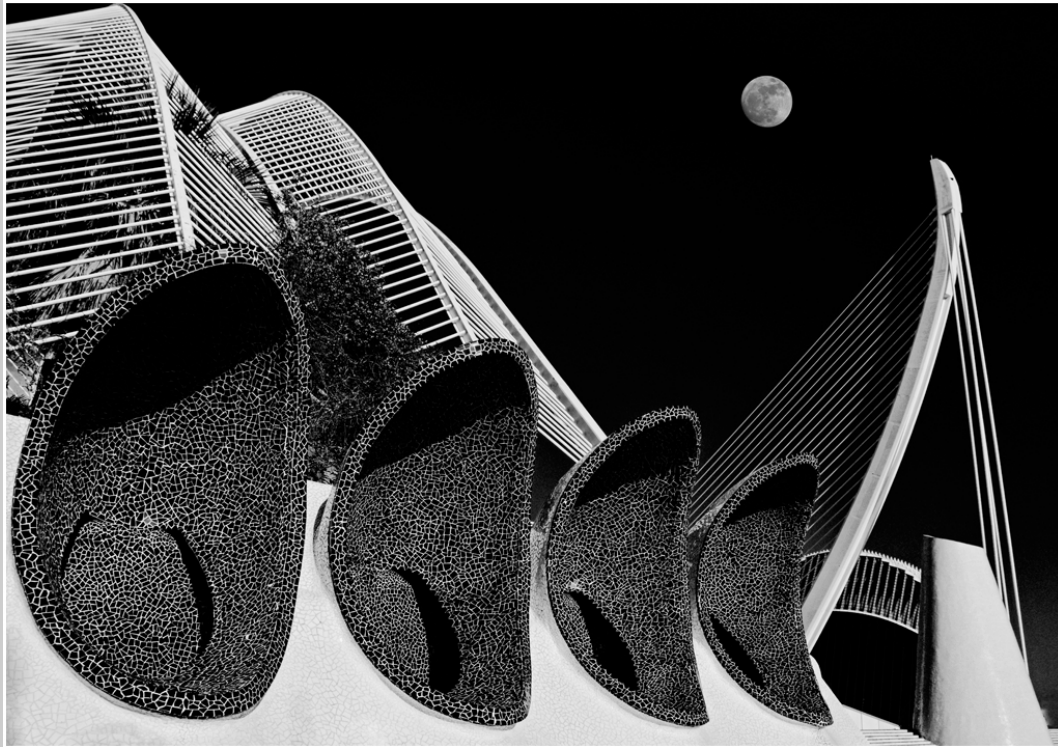

“MOON BASE ALPHA”
© GARY SHINNER, PPSA
2015 Coachella International Exhibition of Photography
PID Monochrome General

PID Monochrome Page 312

<http://www.cvdcc.org/exhibitions>