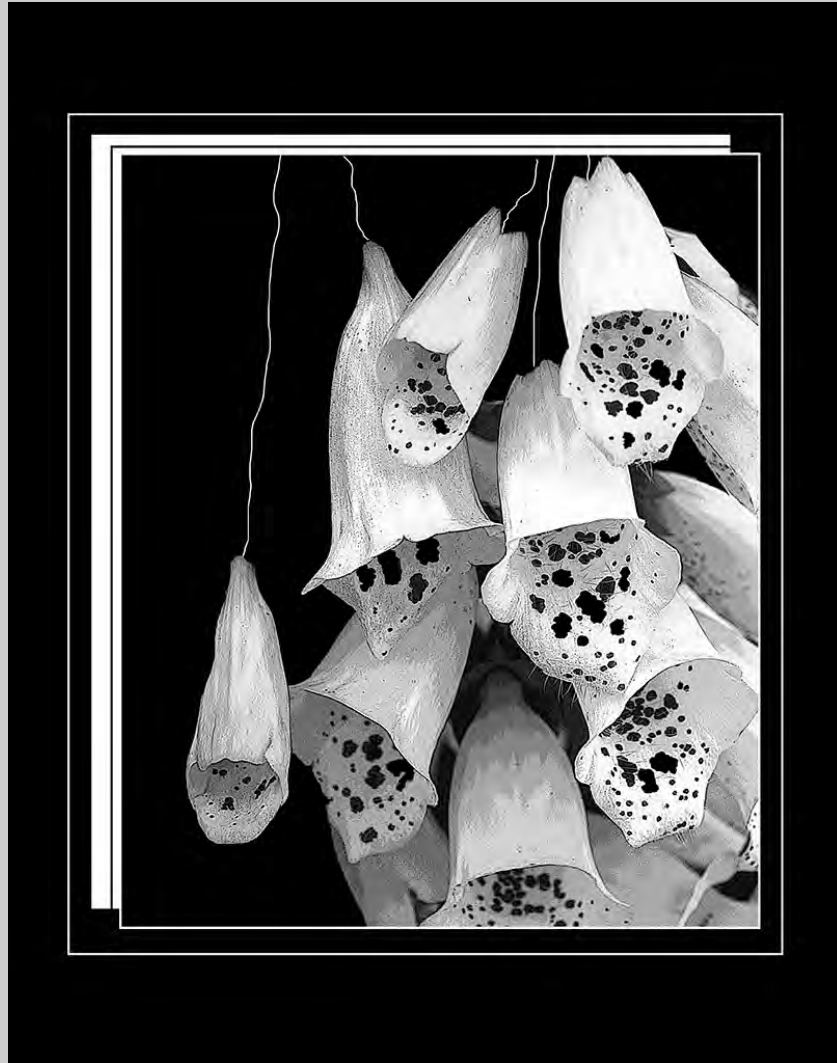

“BLACK AND WHITE”
© SARAH DONNER
2015 Coachella International Exhibition of Photography
PID Monochrome General

PID Monochrome Page 122
<http://www.cvdcc.org/exhibitions>