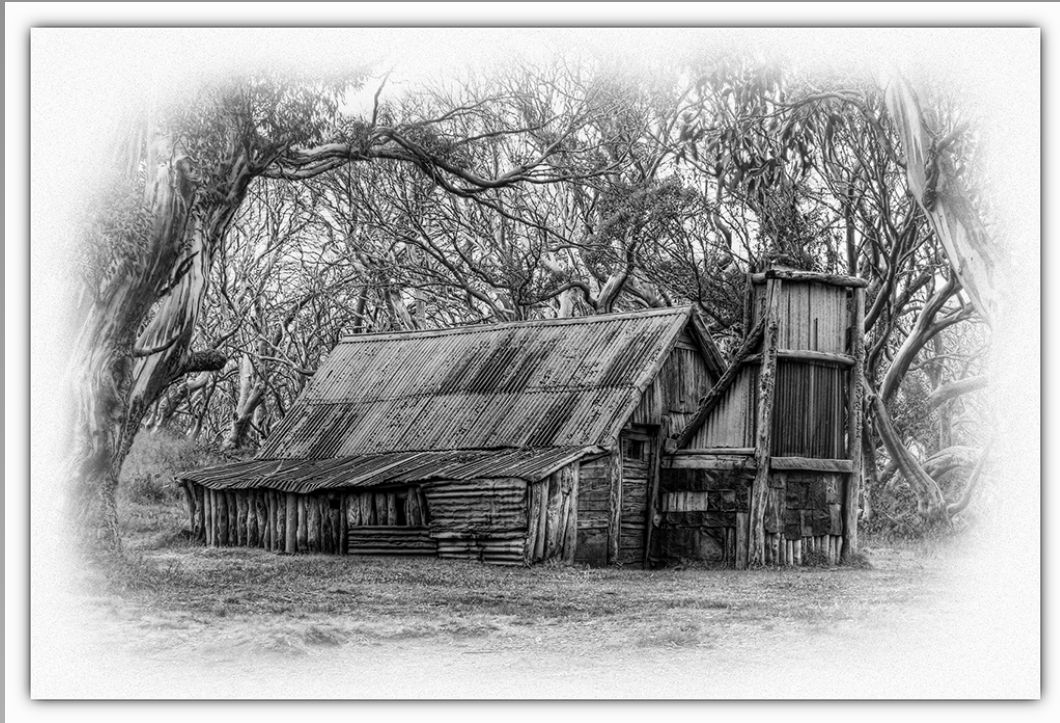

“WALLACES HUT MONO”
© JENNI HORSNELL, MPSA (AUSTRALIA)
2014 Coachella International Exhibition of Photography
Section 1: PID Monochrome General

Previous

Next

PID Monochrome Page 150

<http://www.cvdcc.org/exhibitions>