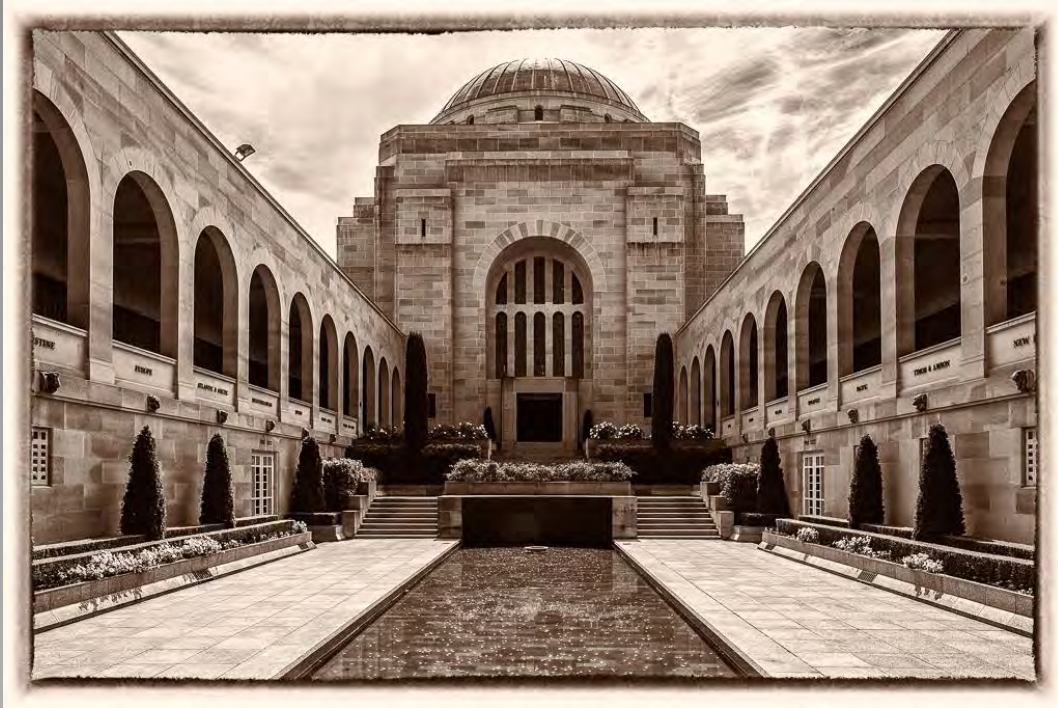

<http://www.cvdcc.org/exhibitions>

“FIRST CONTACT”
© RAY PAPULIS (AUSTRALIA)
2014 Coachella International Exhibition of Photography
Section 1: PID Monochrome General

Previous

Next

PID Monochrome Page 275

<http://www.cvdcc.org/exhibitions>