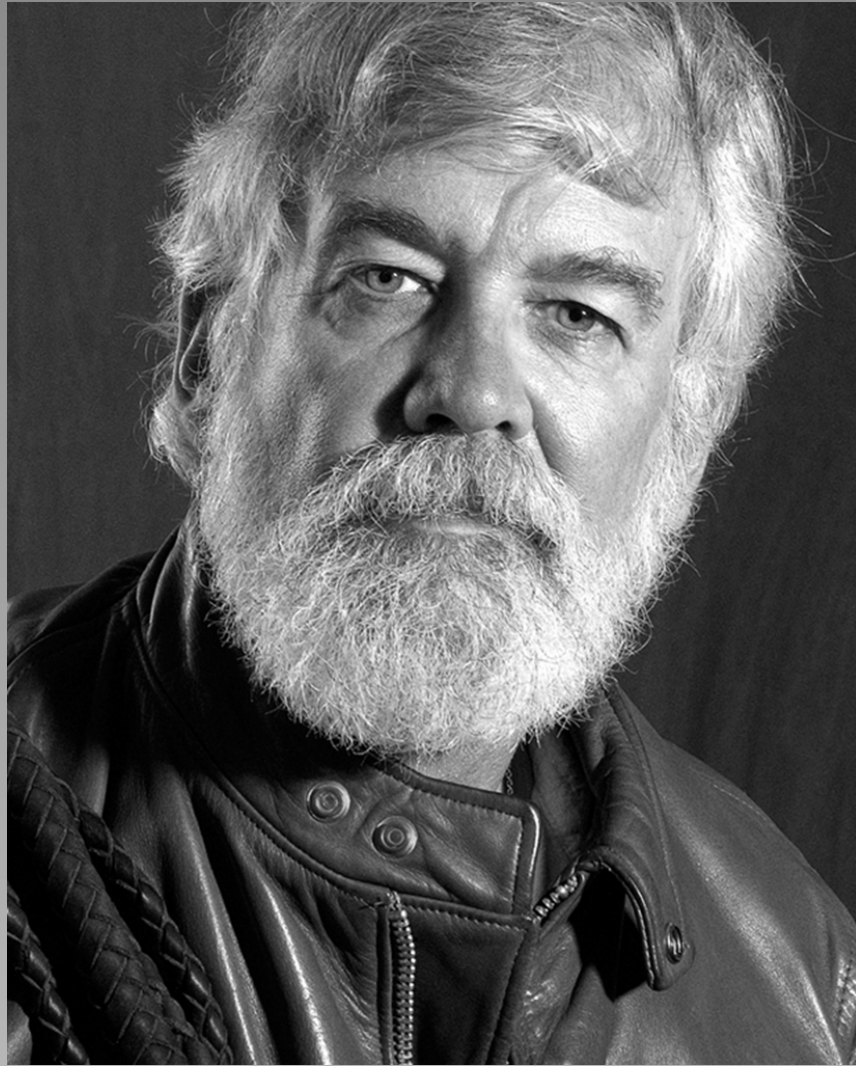

Previous

Next

“KAYLEE FIVE MONO”
© CHARLES BURKE, APSA, EPSA (USA)
2014 Coachella International Exhibition of Photography
Section 1: PID Monochrome General

Previous

Next

PID Monochrome Page 52

<http://www.cvdcc.org/exhibitions>