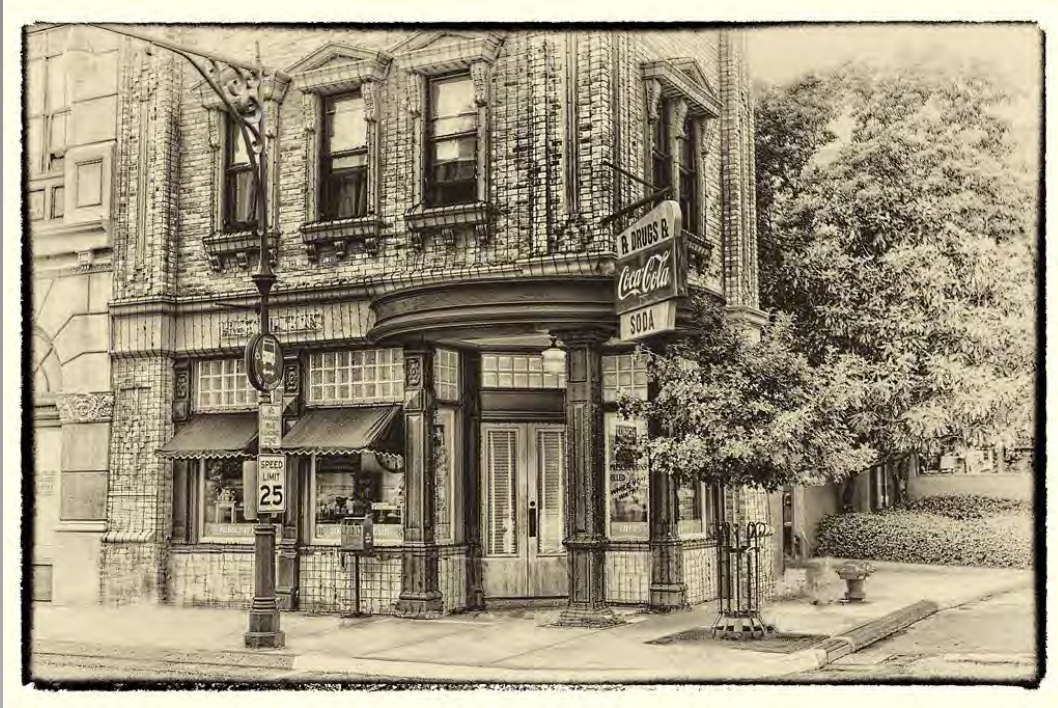

“CORNER DRUG STORE”
© ARNIE GOLDSTEIN (USA)
2014 Coachella International Exhibition of Photography
Section 1: PID Monochrome General

Previous

Next

PID Monochrome Page 125

<http://www.cvdcc.org/exhibitions>