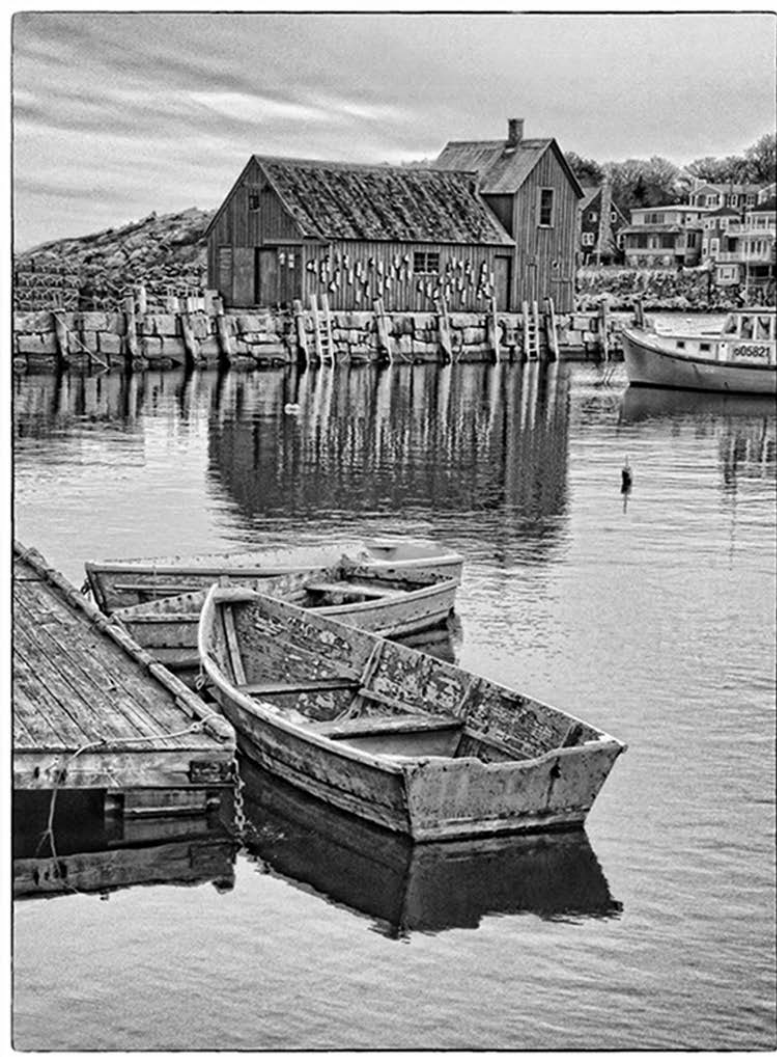

“MOTIF NUMBER ONE”
© BARBARA KRAWCZYK, PPSA (USA)
2014 Coachella International Exhibition of Photography
Section 1: PID Monochrome General

Previous

Next

PID Monochrome Page 178

<http://www.cvdcc.org/exhibitions>