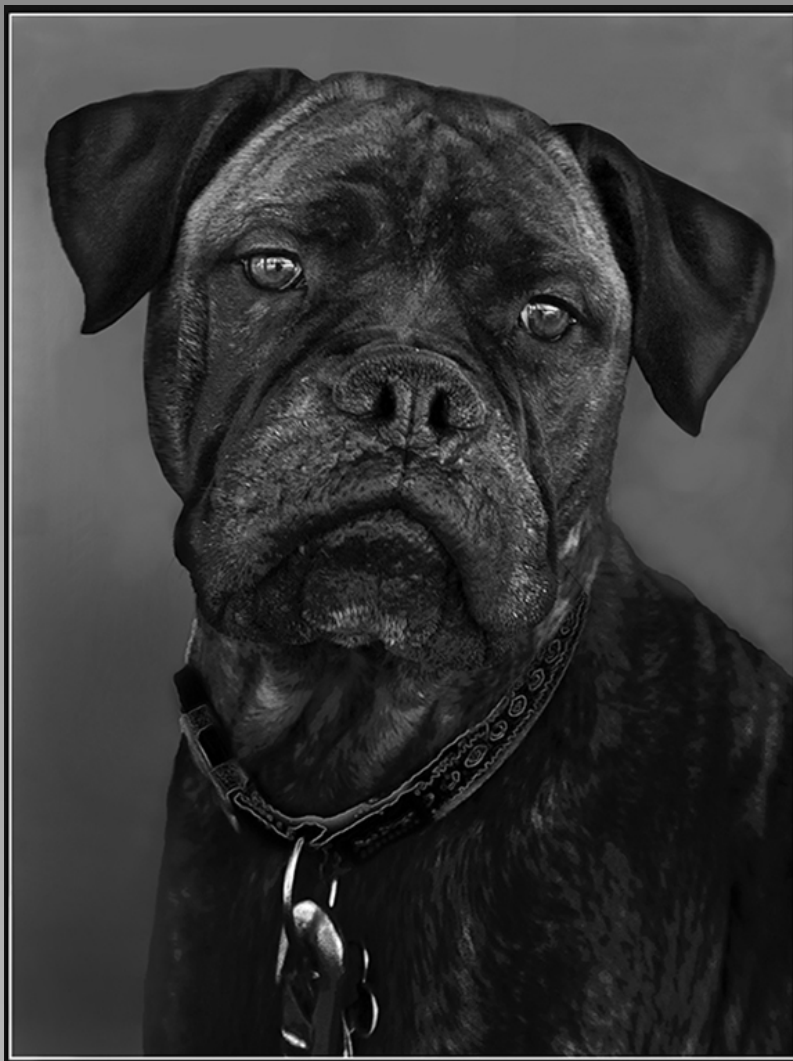

Previous

Next

PID Monochrome Page 293

<http://www.cvdcc.org/exhibitions>

“EYES TO EYES”
© MIKHAIL RASTEGAYEV (USA)
2014 Coachella International Exhibition of Photography
Section 1: PID Monochrome General

Previous