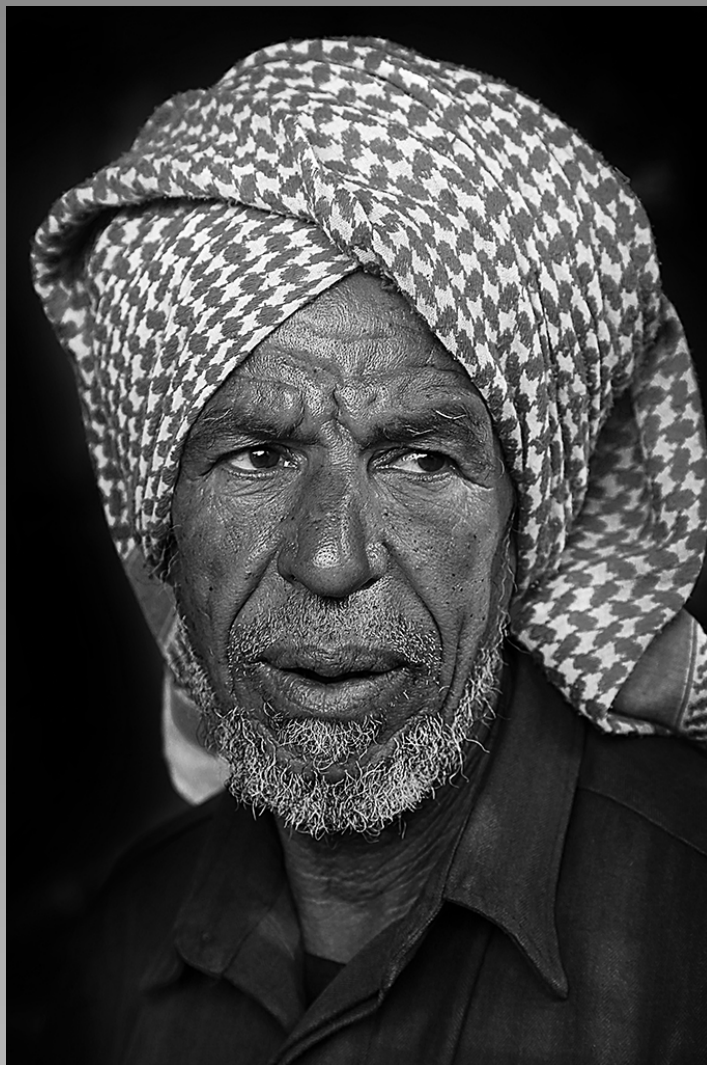

“PORTRAIT”
© ALBERT PEER (AUSTRIA)
2014 Coachella International Exhibition of Photography
Section 1: PID Monochrome General

Previous

Next

PID Monochrome Page 280

<http://www.cvdcc.org/exhibitions>