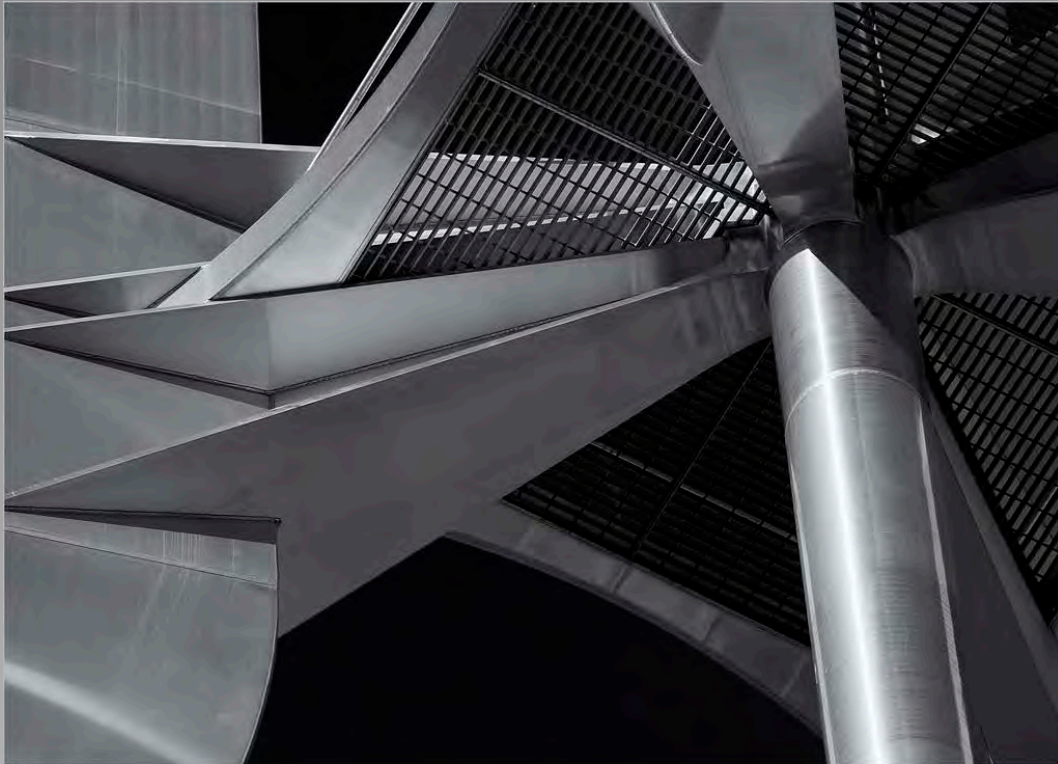

“FLAGPOLE”
© TINA DIAL (AUSTRALIA)
2014 Coachella International Exhibition of Photography
Section 2: PID Monochrome Theme (Architecture)

Previous

Next

PID Monochrome Page 113

<http://www.cvdcc.org/exhibitions>