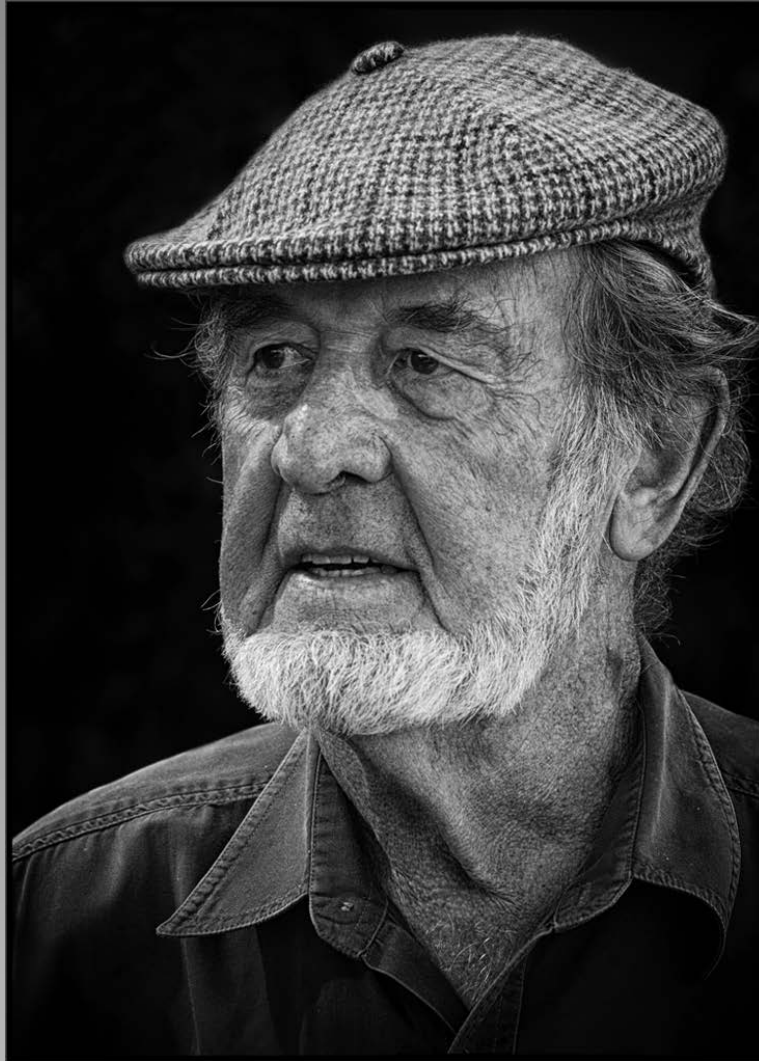

Previous

Next

PID Monochrome Page 113

<http://www.cvdcc.org/exhibitions>

“OLD GENT”
© TINA DIAL (AUSTRALIA)
2014 Coachella International Exhibition of Photography
Section 1: PID Monochrome General

Previous