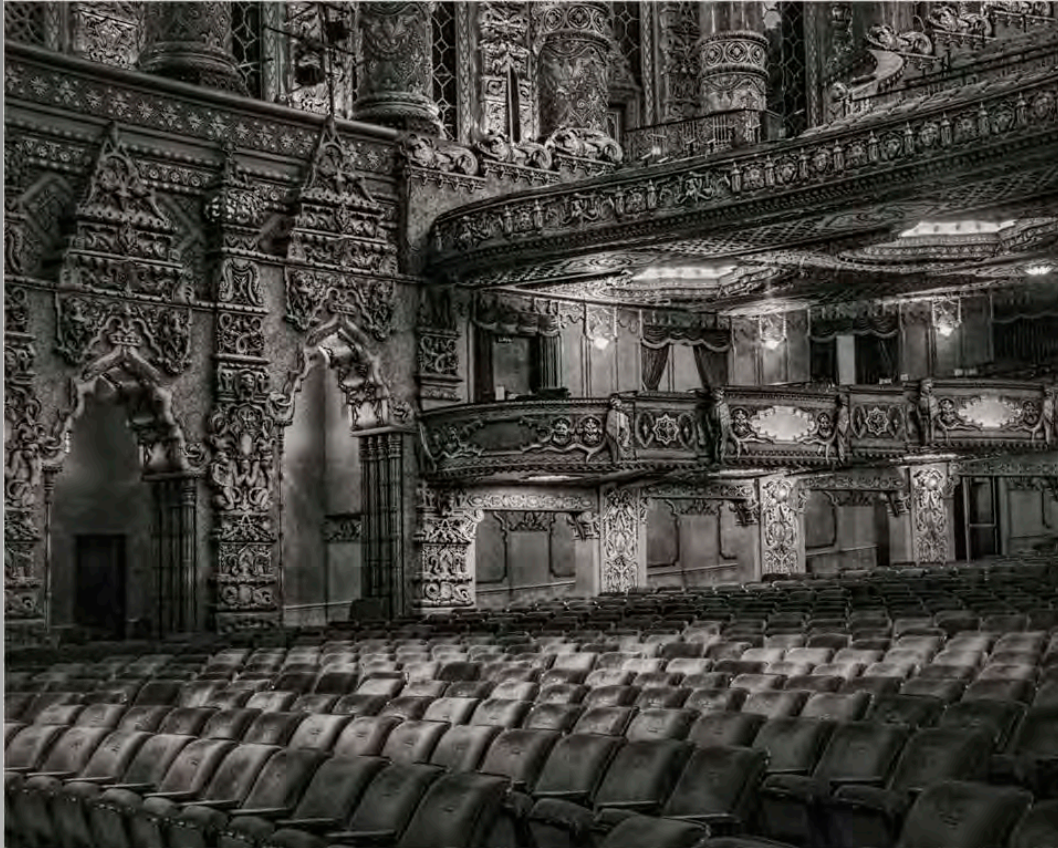

“FABULOUS FOX THEATER”
© CINDY LYNCH (USA)
2014 Coachella International Exhibition of Photography
Section 2: PID Monochrome Theme (Architecture)
Coachella Bronze

Previous

Next

PID Monochrome Page 222

<http://www.cvdcc.org/exhibitions>