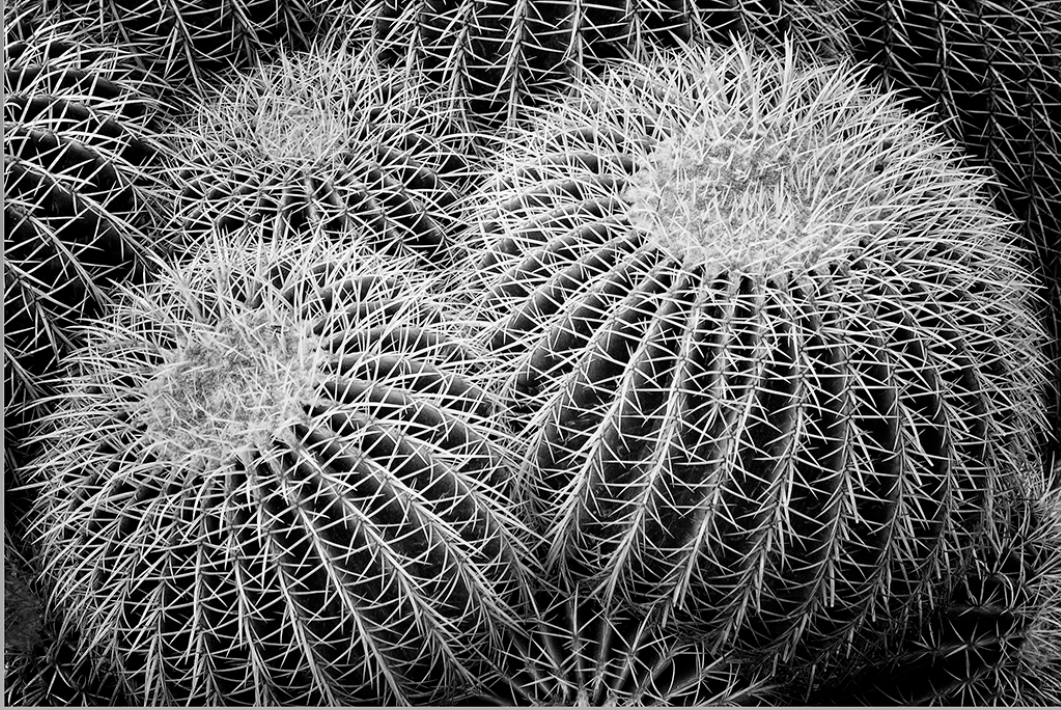

“WARKWORTH CASTLE”
© MICHAEL BYRNE (AUSTRALIA)
2014 Coachella International Exhibition of Photography
Section 2: PID Monochrome Theme (Architecture)

Previous

Next

PID Monochrome Page 62

<http://www.cvdcc.org/exhibitions>

“BALD EAGLE 5566”
© NAN CARDER, PPSA (USA)
2014 Coachella International Exhibition of Photography
Section 1: PID Monochrome General
Coachella Bronze

Previous

Next

PID Monochrome Page 63

<http://www.cvdcc.org/exhibitions>