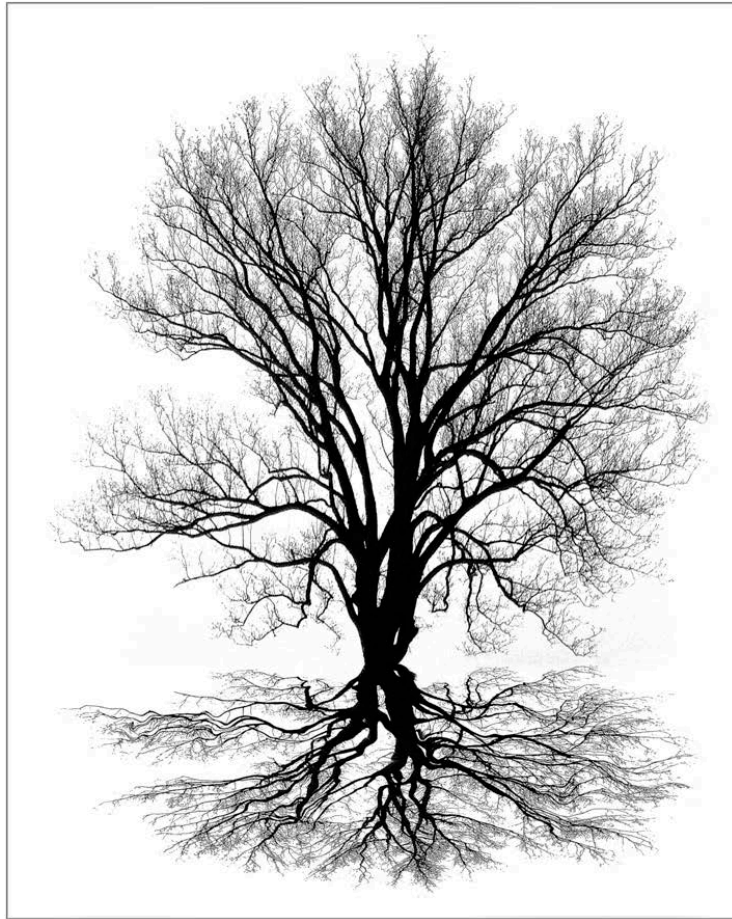

Previous

Next

PID Monochrome Page 266

<http://www.cvdcc.org/exhibitions>

“TREE REFLECTED”
© KATHLEEN O'DONNELL (USA)
2014 Coachella International Exhibition of Photography
Section 1: PID Monochrome General
HM