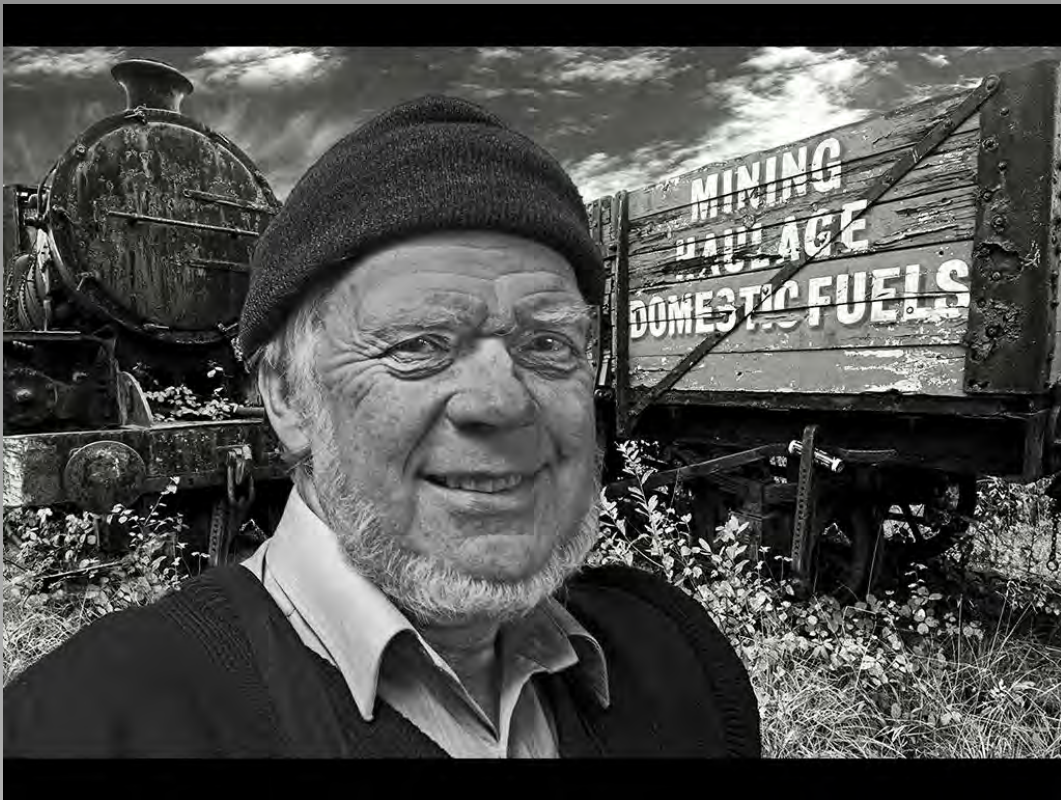

PID Monochrome Page 58

<http://www.cvdcc.org/exhibitions>

“SCRAPYARD MAN”
© DAVID BUTLER (UNITED KINGDOM)
2014 Coachella International Exhibition of Photography
Section 1: PID Monochrome General

Previous