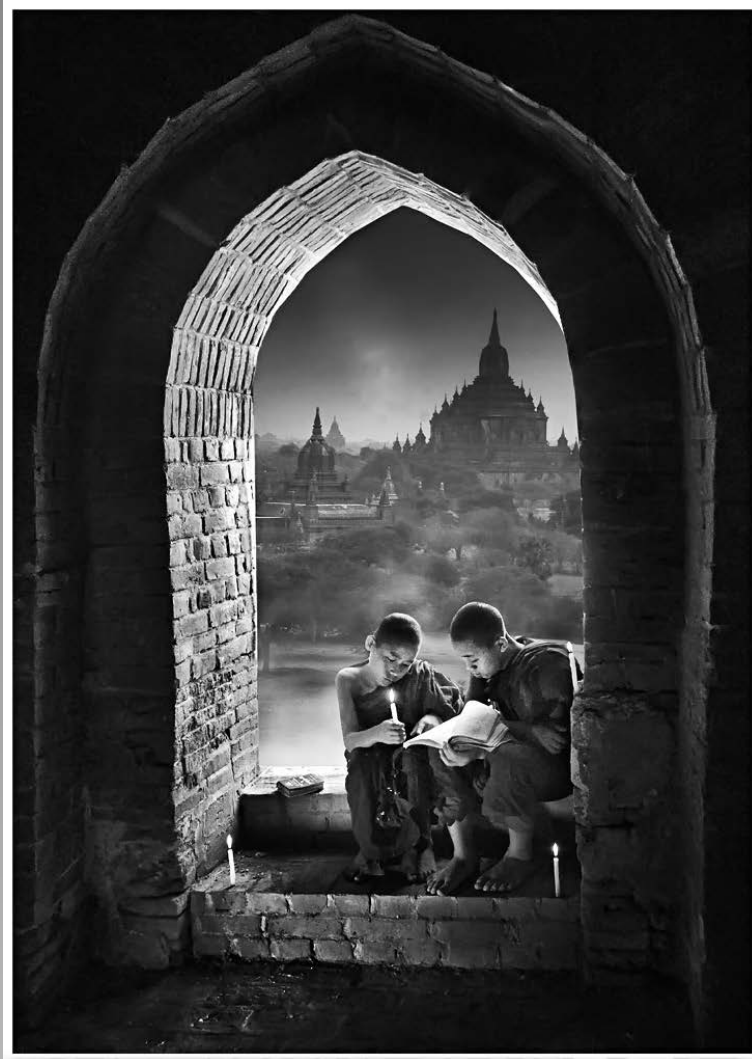

“STUDYING”
© XING FANG SU (HONG KONG)
2014 Coachella International Exhibition of Photography
Section 2: PID Monochrome Theme (Architecture)

Previous

Next

PID Monochrome Page 323

<http://www.cvdcc.org/exhibitions>