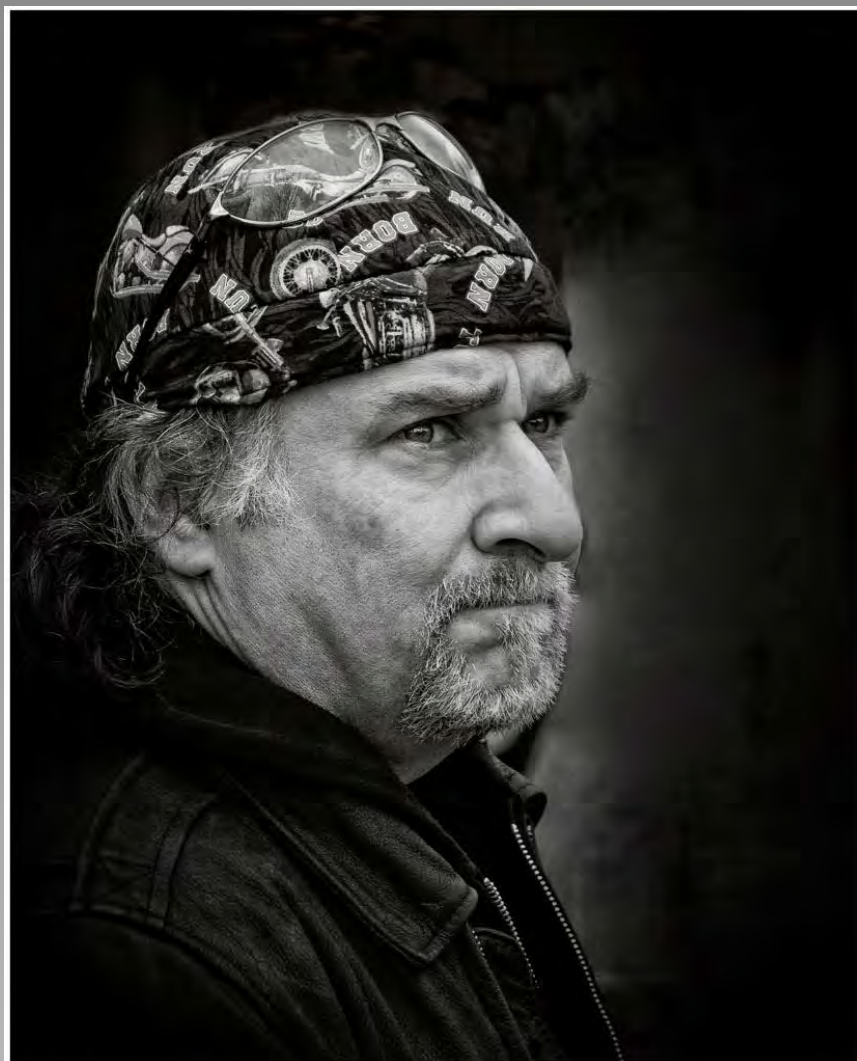

“THE BIKER”
© DORINDA WILLS (USA)
2014 Coachella International Exhibition of Photography
Section 1: PID Monochrome General

Previous

Next

PID Monochrome Page 367

<http://www.cvdcc.org/exhibitions>