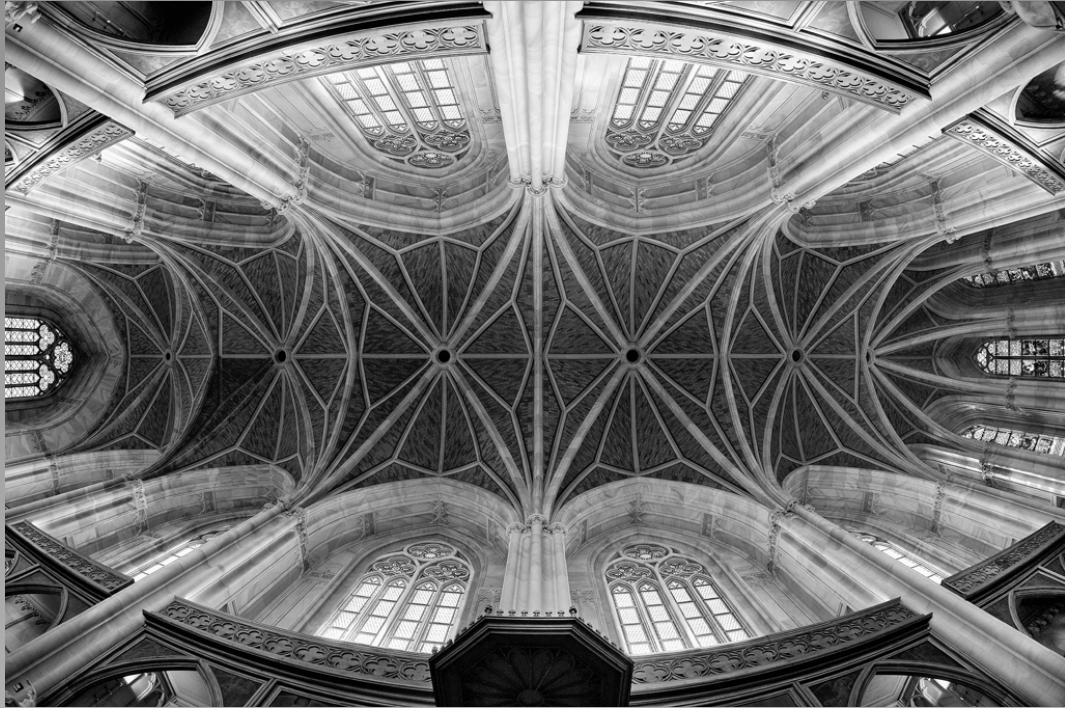

Next

PID Monochrome Page 297

<http://www.cvdcc.org/exhibitions>

**“MUSEUMS CHURCH CEILING 31 M”
© HEIKO ROEMISCH (GERMANY)
2014 Coachella International Exhibition of Photography
Section 2: PID Monochrome Theme (Architecture)**