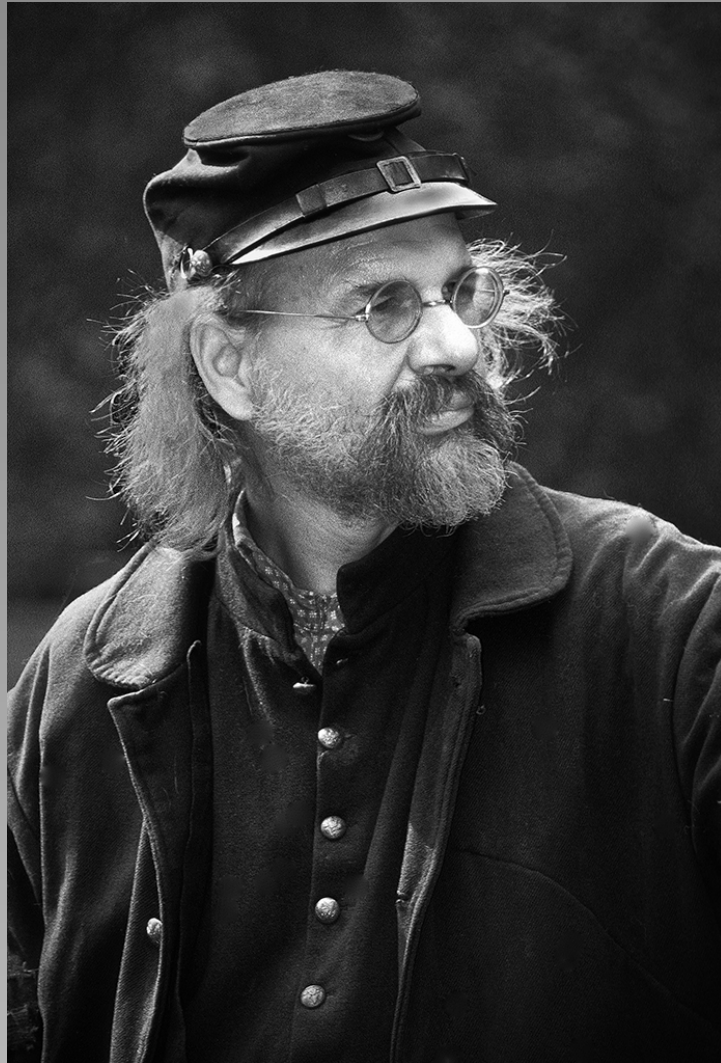

Previous

Next

PID Monochrome Page 171

<http://www.cvdcc.org/exhibitions>

“ACTOR”
© ERIK KISSA, APSA, MPSA (USA)
2014 Coachella International Exhibition of Photography
Section 1: PID Monochrome General

Previous