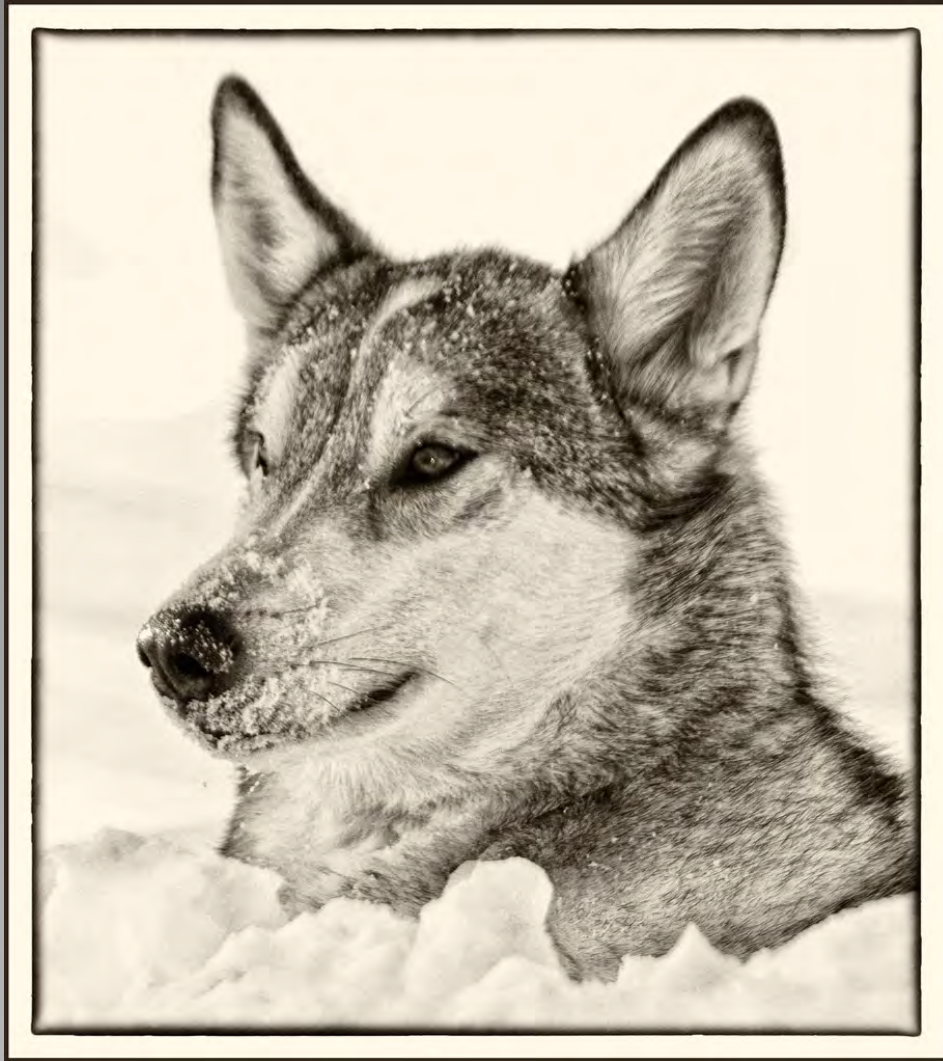

“NETTED BEAUTY”
© SUSAN COWLES, PPSA (USA)
2014 Coachella International Exhibition of Photography
Section 1: PID Monochrome General

Previous

Next

PID Monochrome Page 101

<http://www.cvdcc.org/exhibitions>