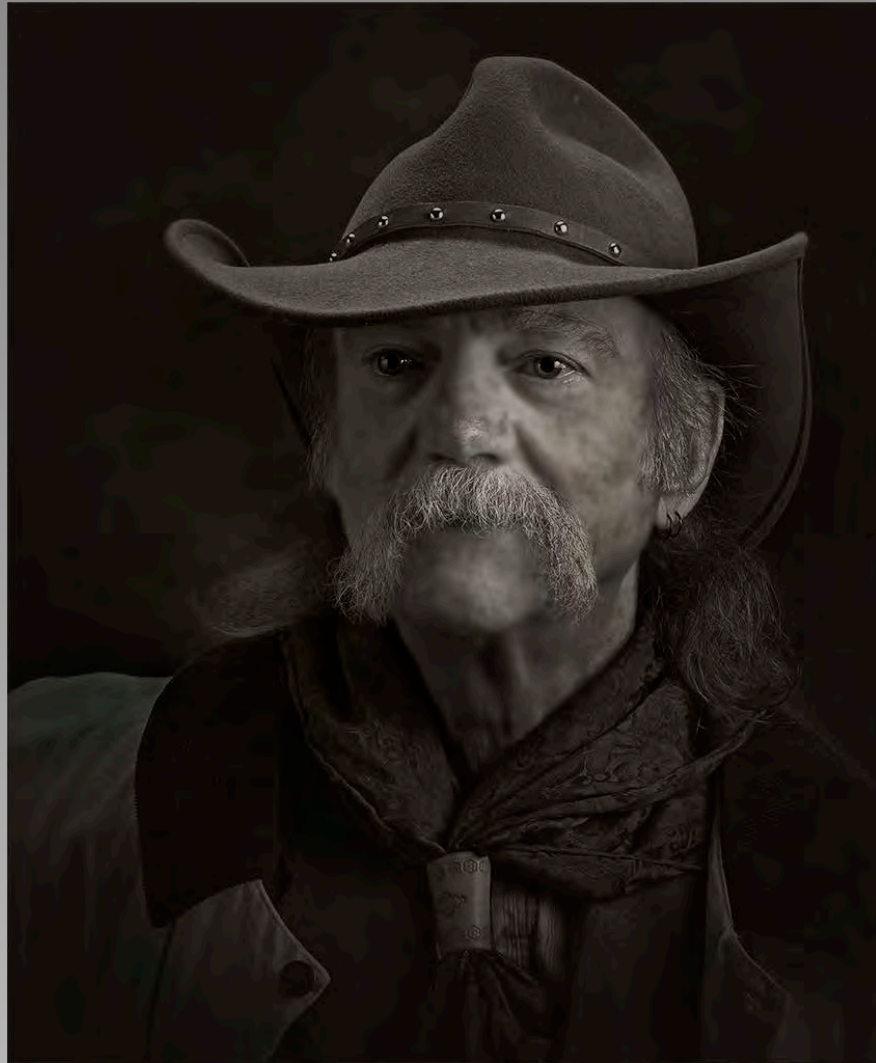

“CHIEF”
© NANCY PARKER (USA)
2014 Coachella International Exhibition of Photography
Section 1: PID Monochrome General

Previous

Next

PID Monochrome Page 277

<http://www.cvdcc.org/exhibitions>

“OLD TIMER”
© NANCY PARKER (USA)
2014 Coachella International Exhibition of Photography
Section 1: PID Monochrome General