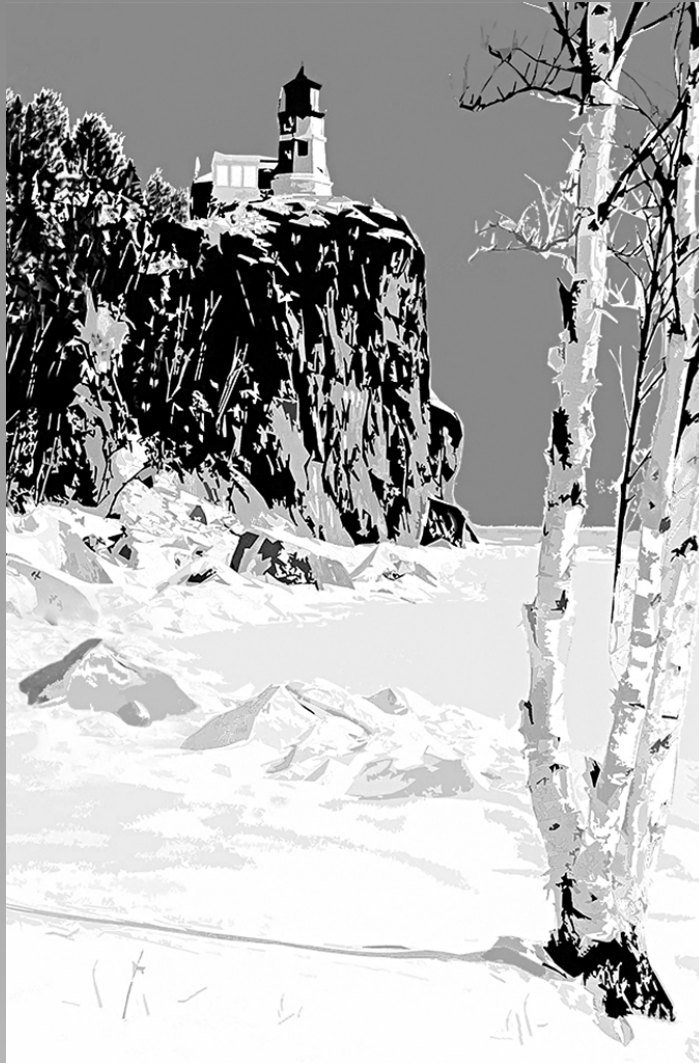

“SPLIT ROCK IN MONO”
© HERB GUSTAFSON, HONPSA, FPSA, EPSA (USA)
2014 Coachella International Exhibition of Photography
Section 1: PID Monochrome General

Previous

Next

PID Monochrome Page 127

<http://www.cvdcc.org/exhibitions>