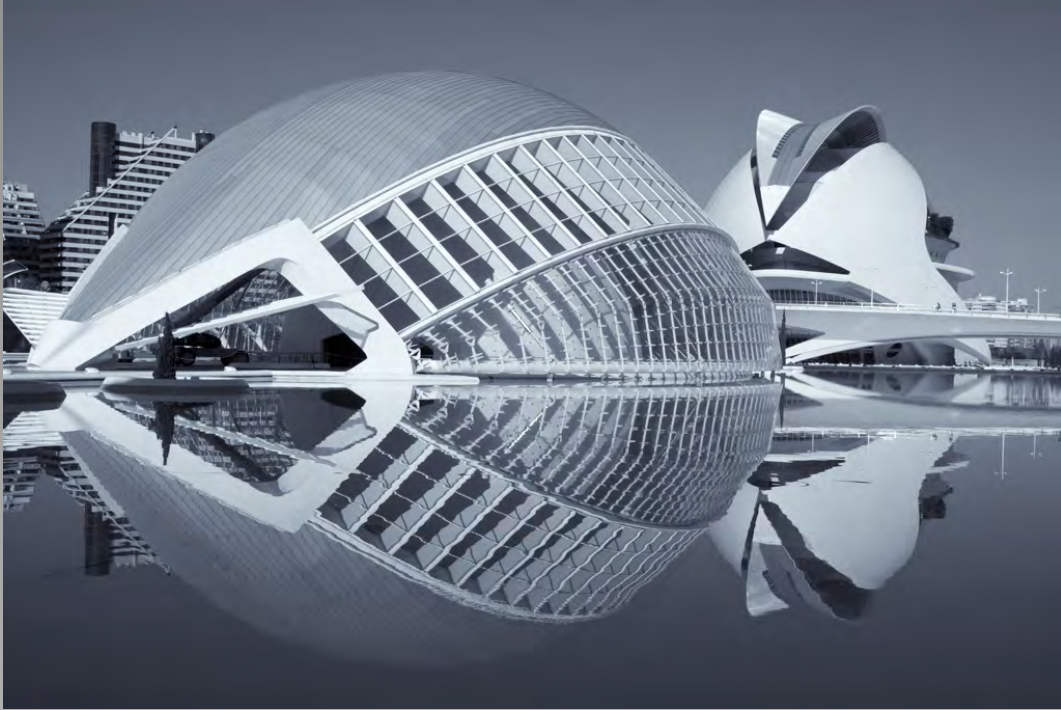

“HEMISFERIC REFLECTION”
© VALERIE DUNCAN, EPSA (UNITED KINGDOM)
2014 Coachella International Exhibition of Photography
Section 2: PID Monochrome Theme (Architecture)

Previous

Next

PID Monochrome Page 119

<http://www.cvdcc.org/exhibitions>