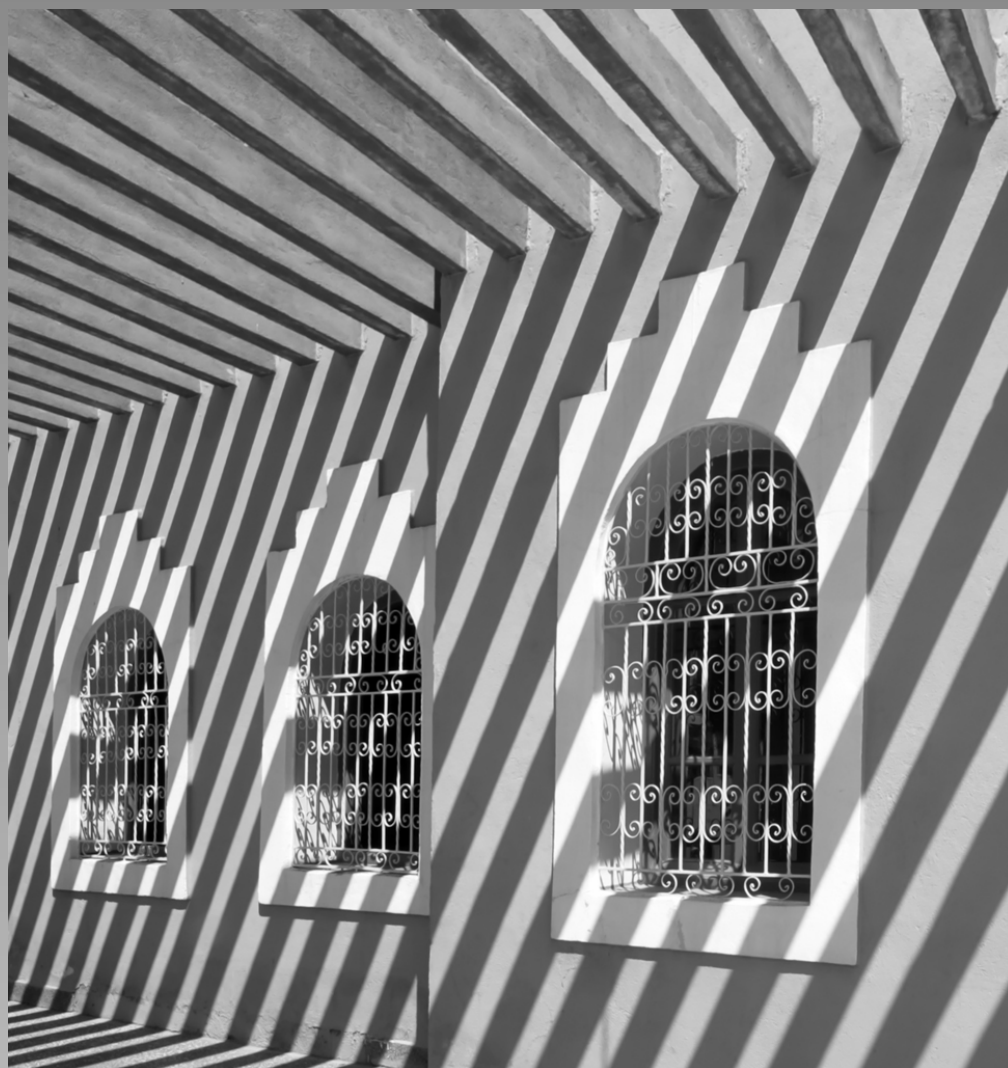

“SHADOWS”

**© VALERIE DUNCAN, EPSA (UNITED KINGDOM)
2014 Coachella International Exhibition of Photography
Section 2: PID Monochrome Theme (Architecture)**

Previous

Next

PID Monochrome Page 120

<http://www.cvdcc.org/exhibitions>