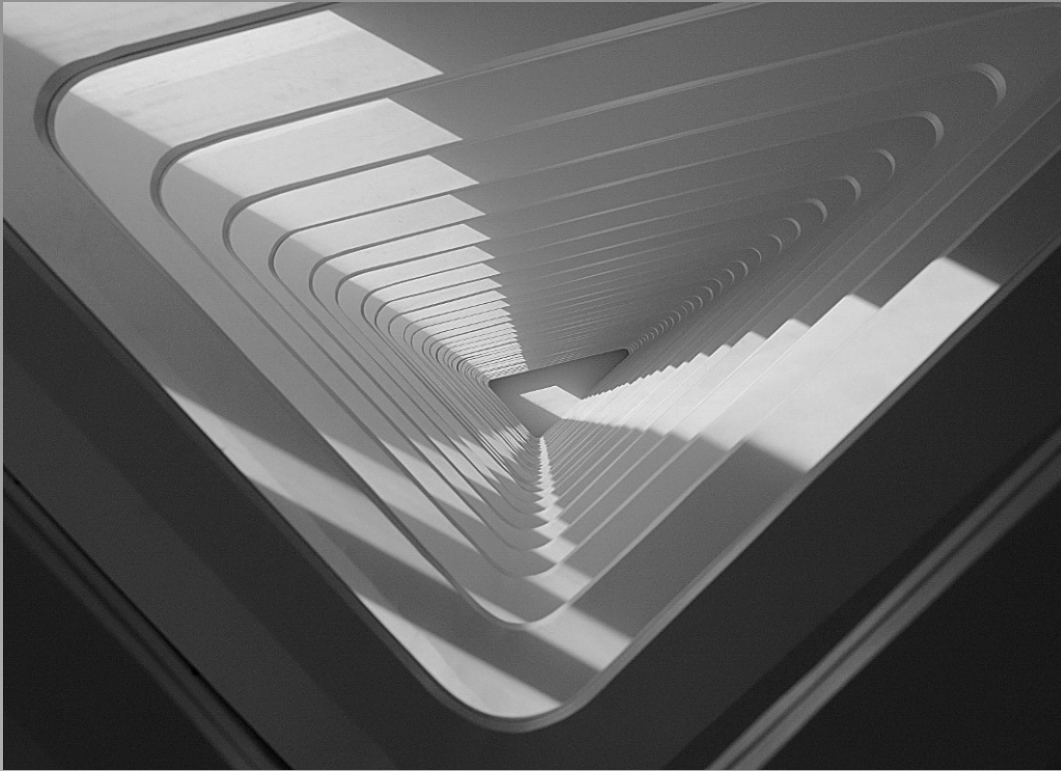

“SANTIAGOS RIBS”
© KARL HOKANSON (USA)
2014 Coachella International Exhibition of Photography
Section 2: PID Monochrome Theme (Architecture)

Previous

Next

PID Monochrome Page 146

<http://www.cvdcc.org/exhibitions>