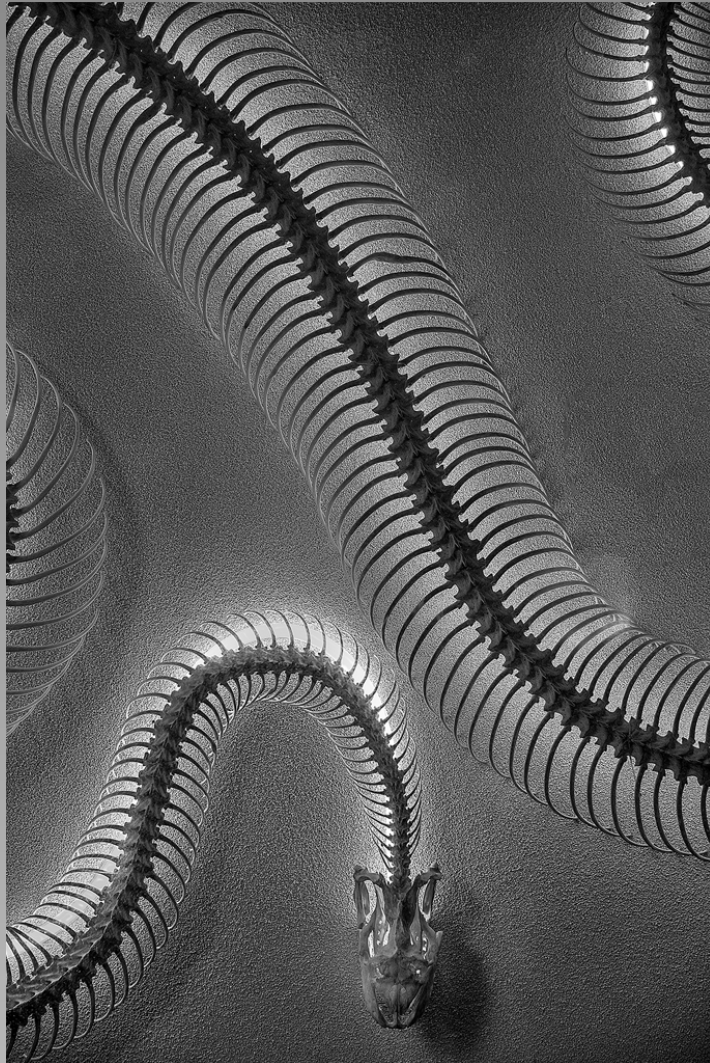

“LION 50”
© IRA NEMEROFF, PPSA (USA)
2014 Coachella International Exhibition of Photography
Section 1: PID Monochrome General

Previous

Next

PID Monochrome Page 252

<http://www.cvdcc.org/exhibitions>

“SNAKE SKELETON 106”
© IRA NEMEROFF, PPSA (USA)
2014 Coachella International Exhibition of Photography
Section 1: PID Monochrome General